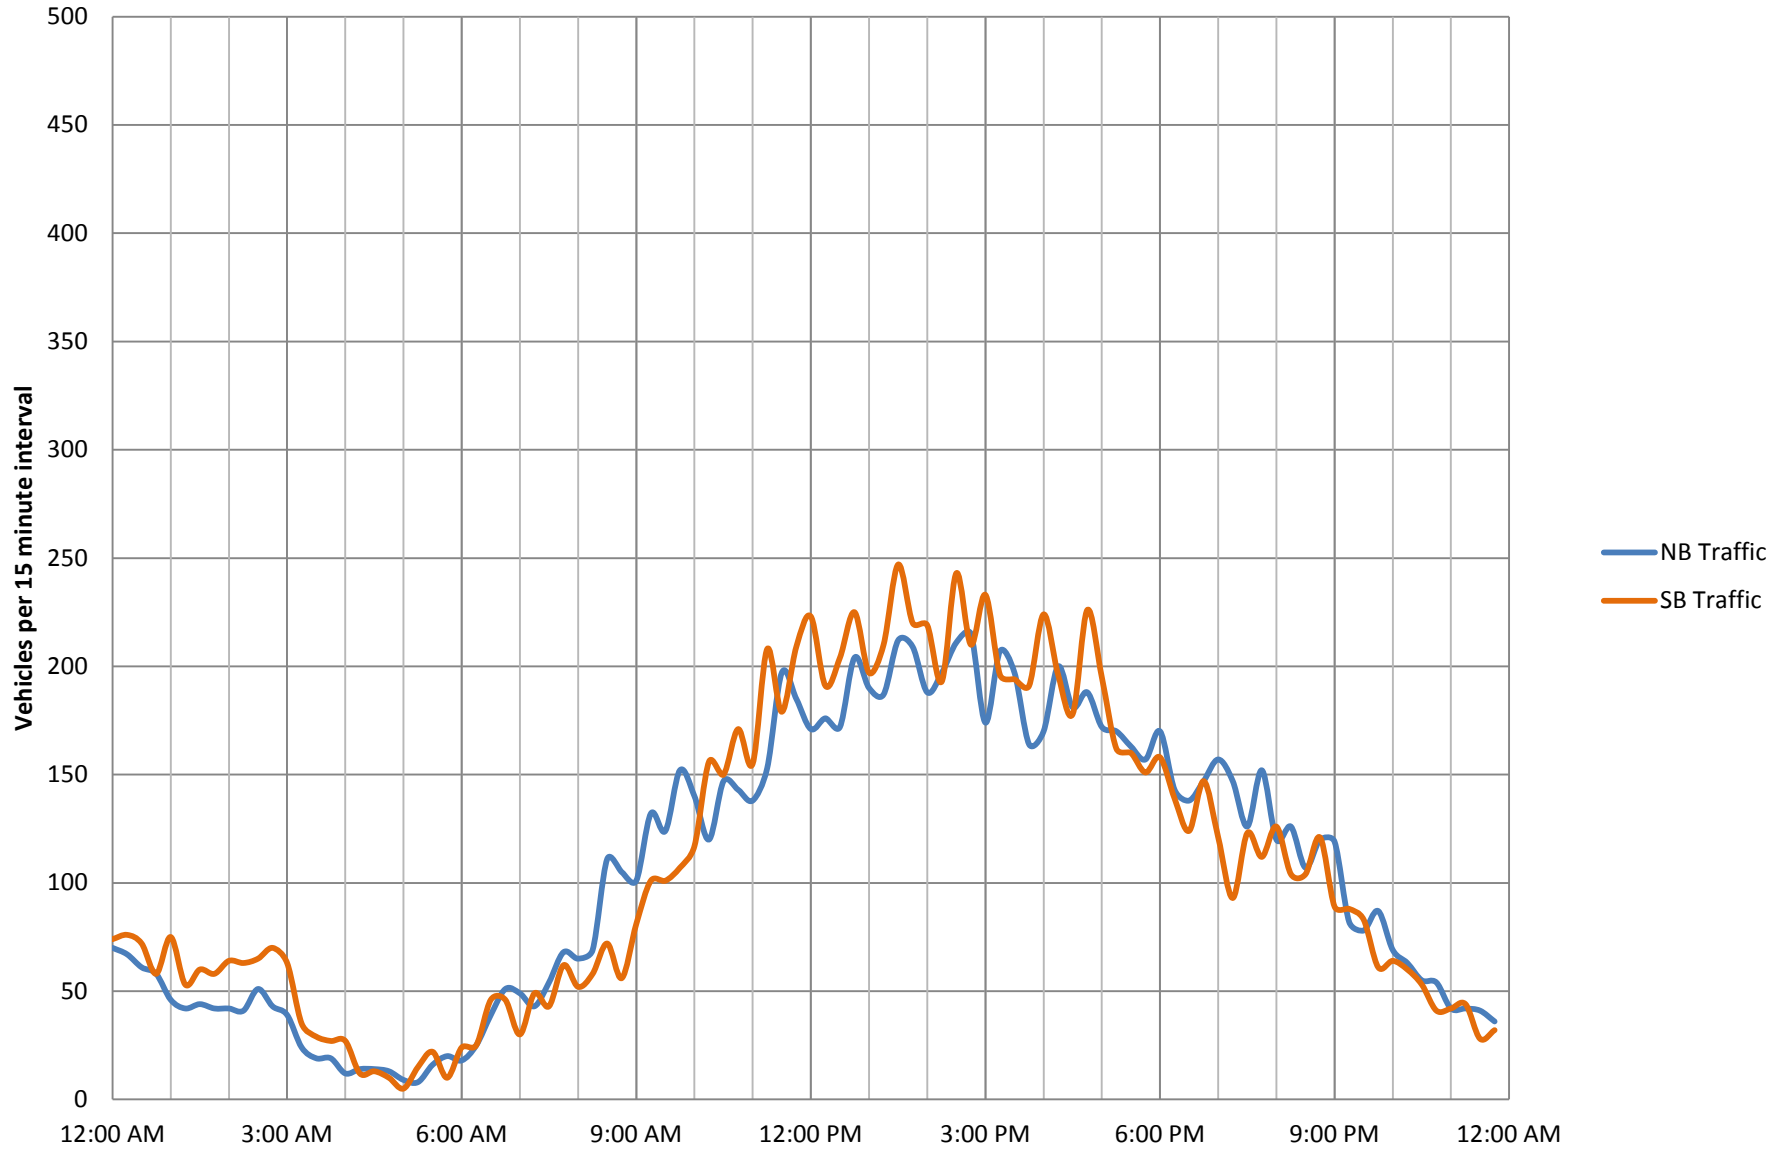

Sunday Traffic Volumes Wellington Street

Monday Traffic Volumes Wellington Street

Tuesday Traffic Volumes Wellington Street

Wednesday Traffic Volumes Wellington Street

Thursday Traffic Volumes Wellington Street

Friday Traffic Volumes Wellington Street

Saturday Traffic Volumes Wellington Street