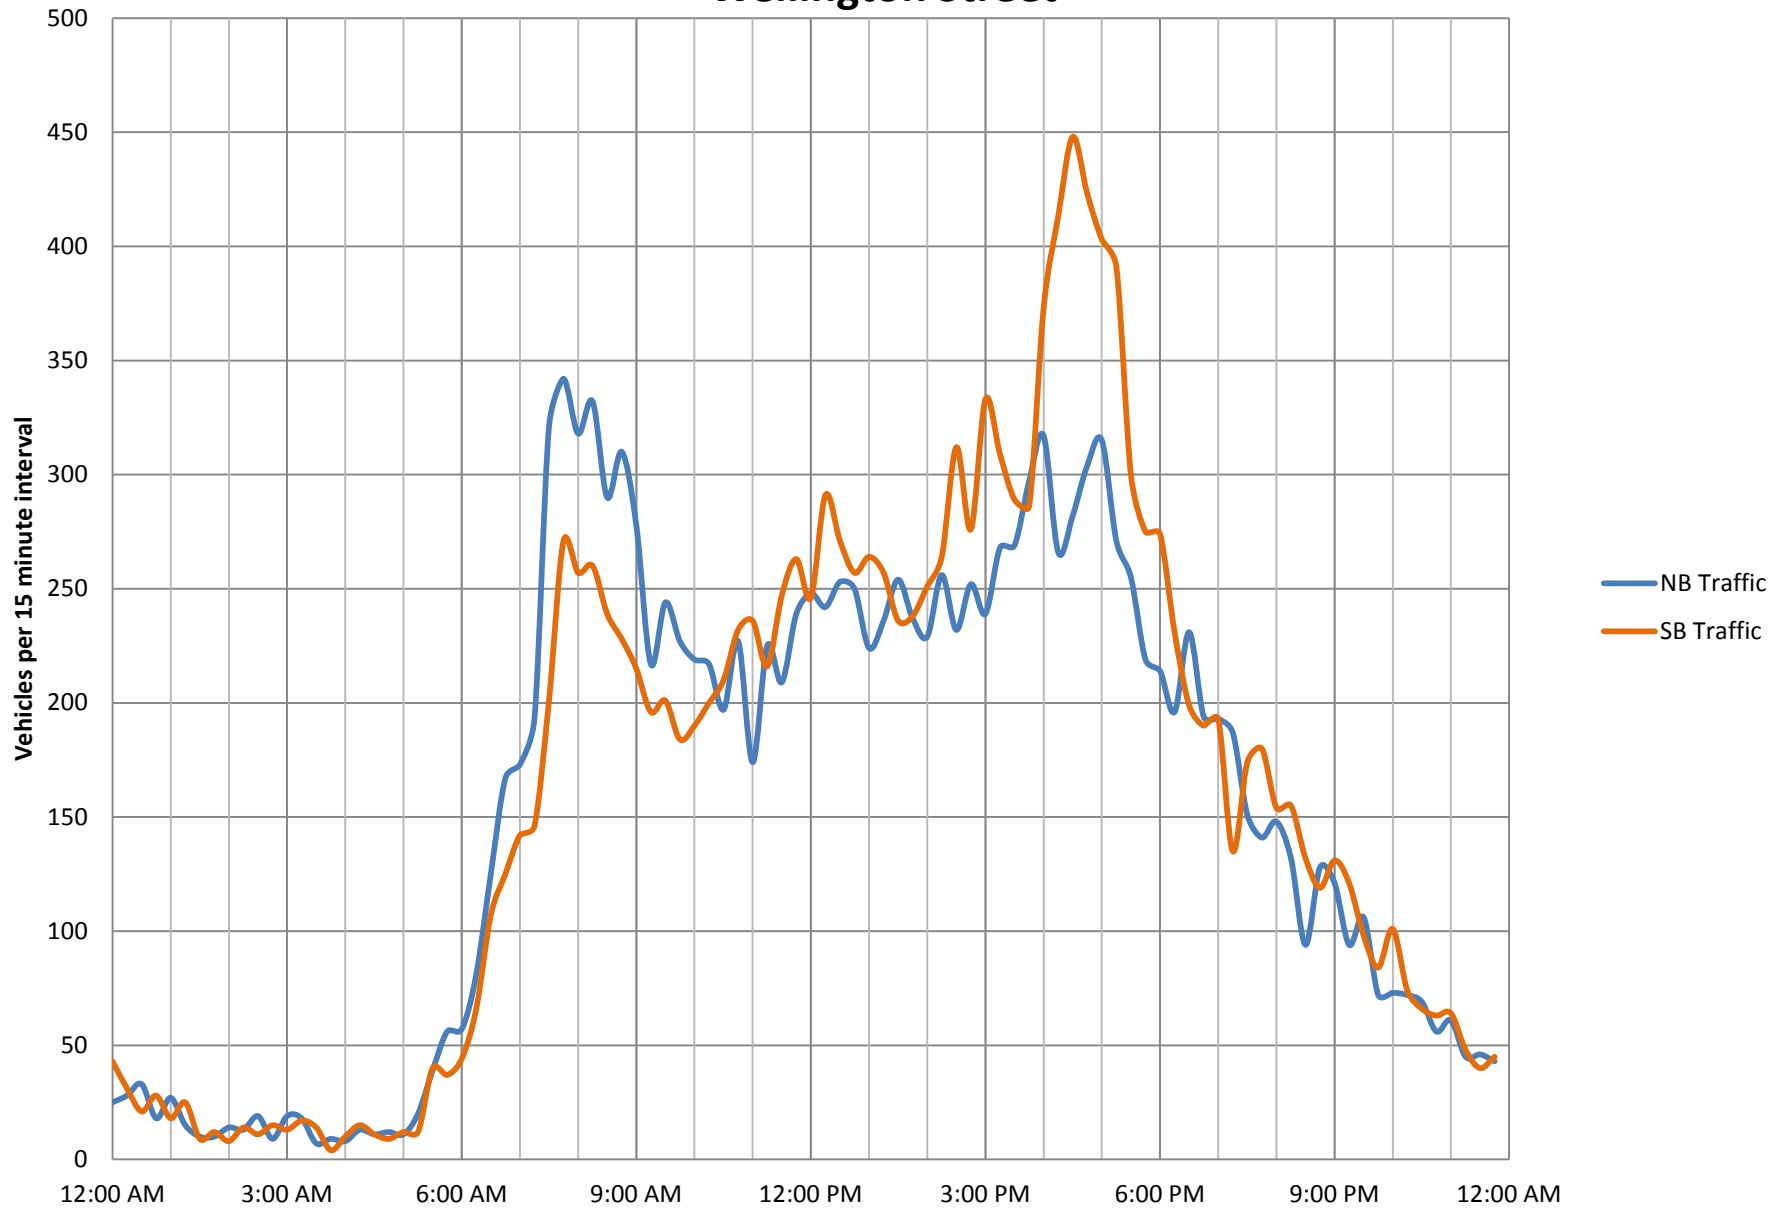

Sunday Traffic Volumes Wellington Street

Monday Traffic Volumes Wellington Street

Tuesday Traffic Volumes Wellington Street

Wednesday Traffic Volumes Wellington Street

Thursday Traffic Volumes Wellington Street

Friday Traffic Volumes Wellington Street

Saturday Traffic Volumes Wellington Street