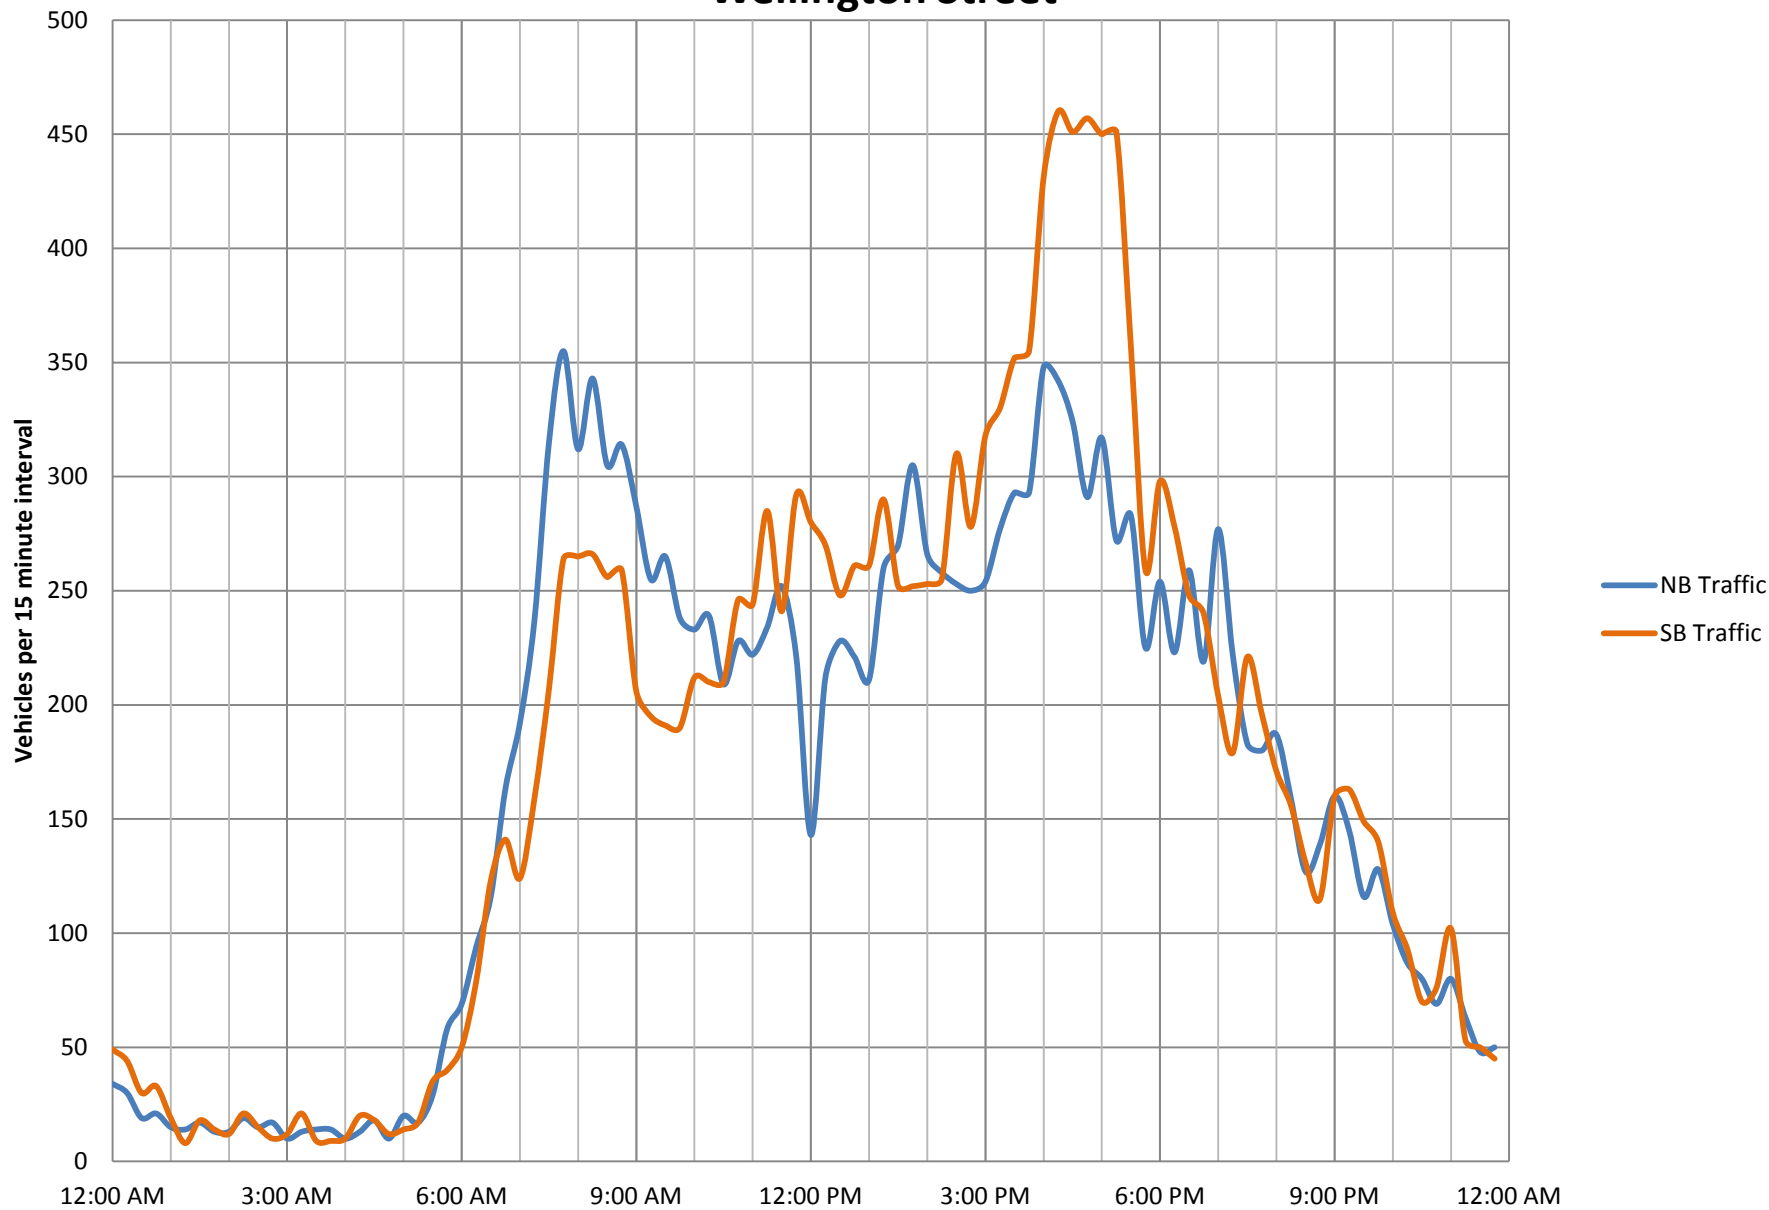

Sunday Traffic Volumes Wellington Street

Monday Traffic Volumes Wellington Street

Tuesday Traffic Volumes Wellington Street

Wednesday Traffic Volumes Wellington Street

Thursday Traffic Volumes Wellington Street

Friday Traffic Volumes Wellington Street

Saturday Traffic Volumes Wellington Street