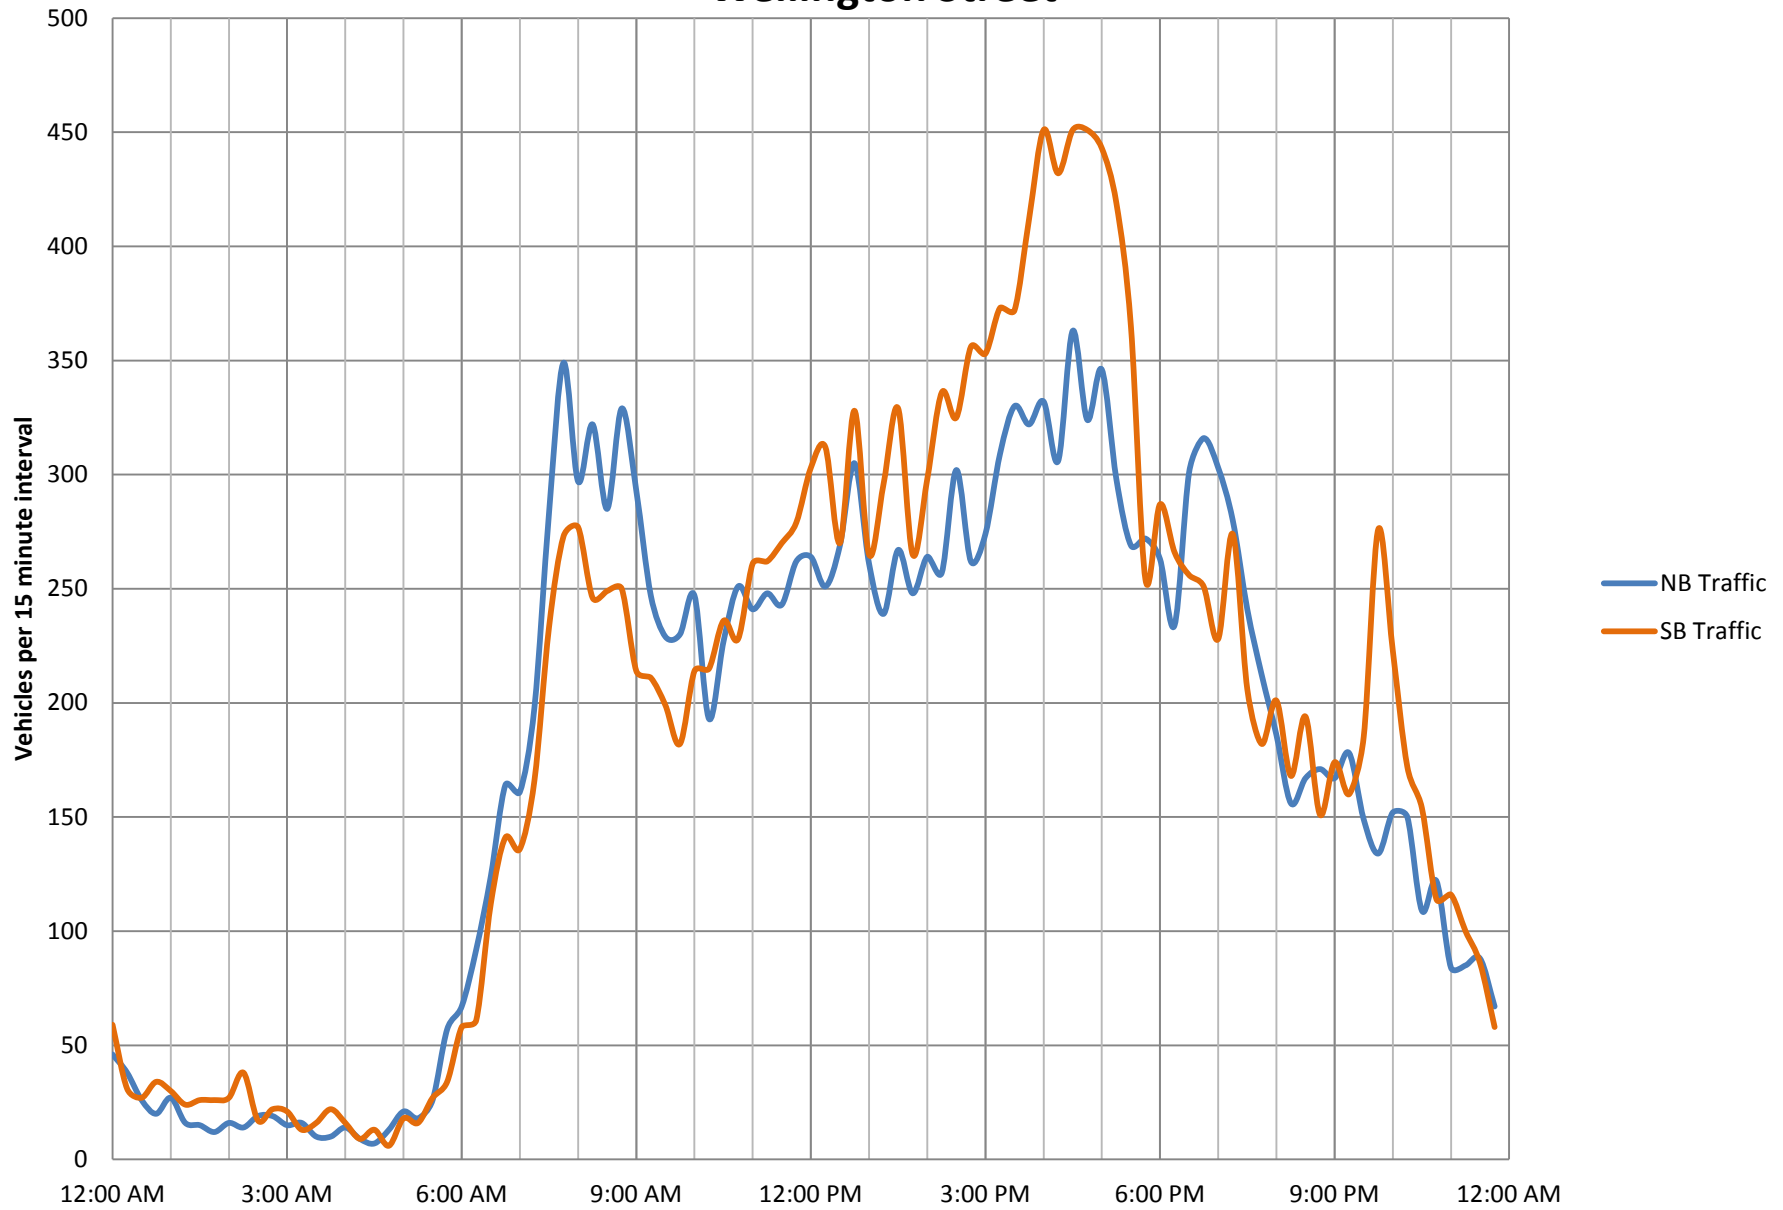

Sunday Traffic Volumes Wellington Street

Monday Traffic Volumes Wellington Street

Tuesday Traffic Volumes Wellington Street

Wednesday Traffic Volumes Wellington Street

Thursday Traffic Volumes Wellington Street

Friday Traffic Volumes Wellington Street

Saturday Traffic Volumes Wellington Street