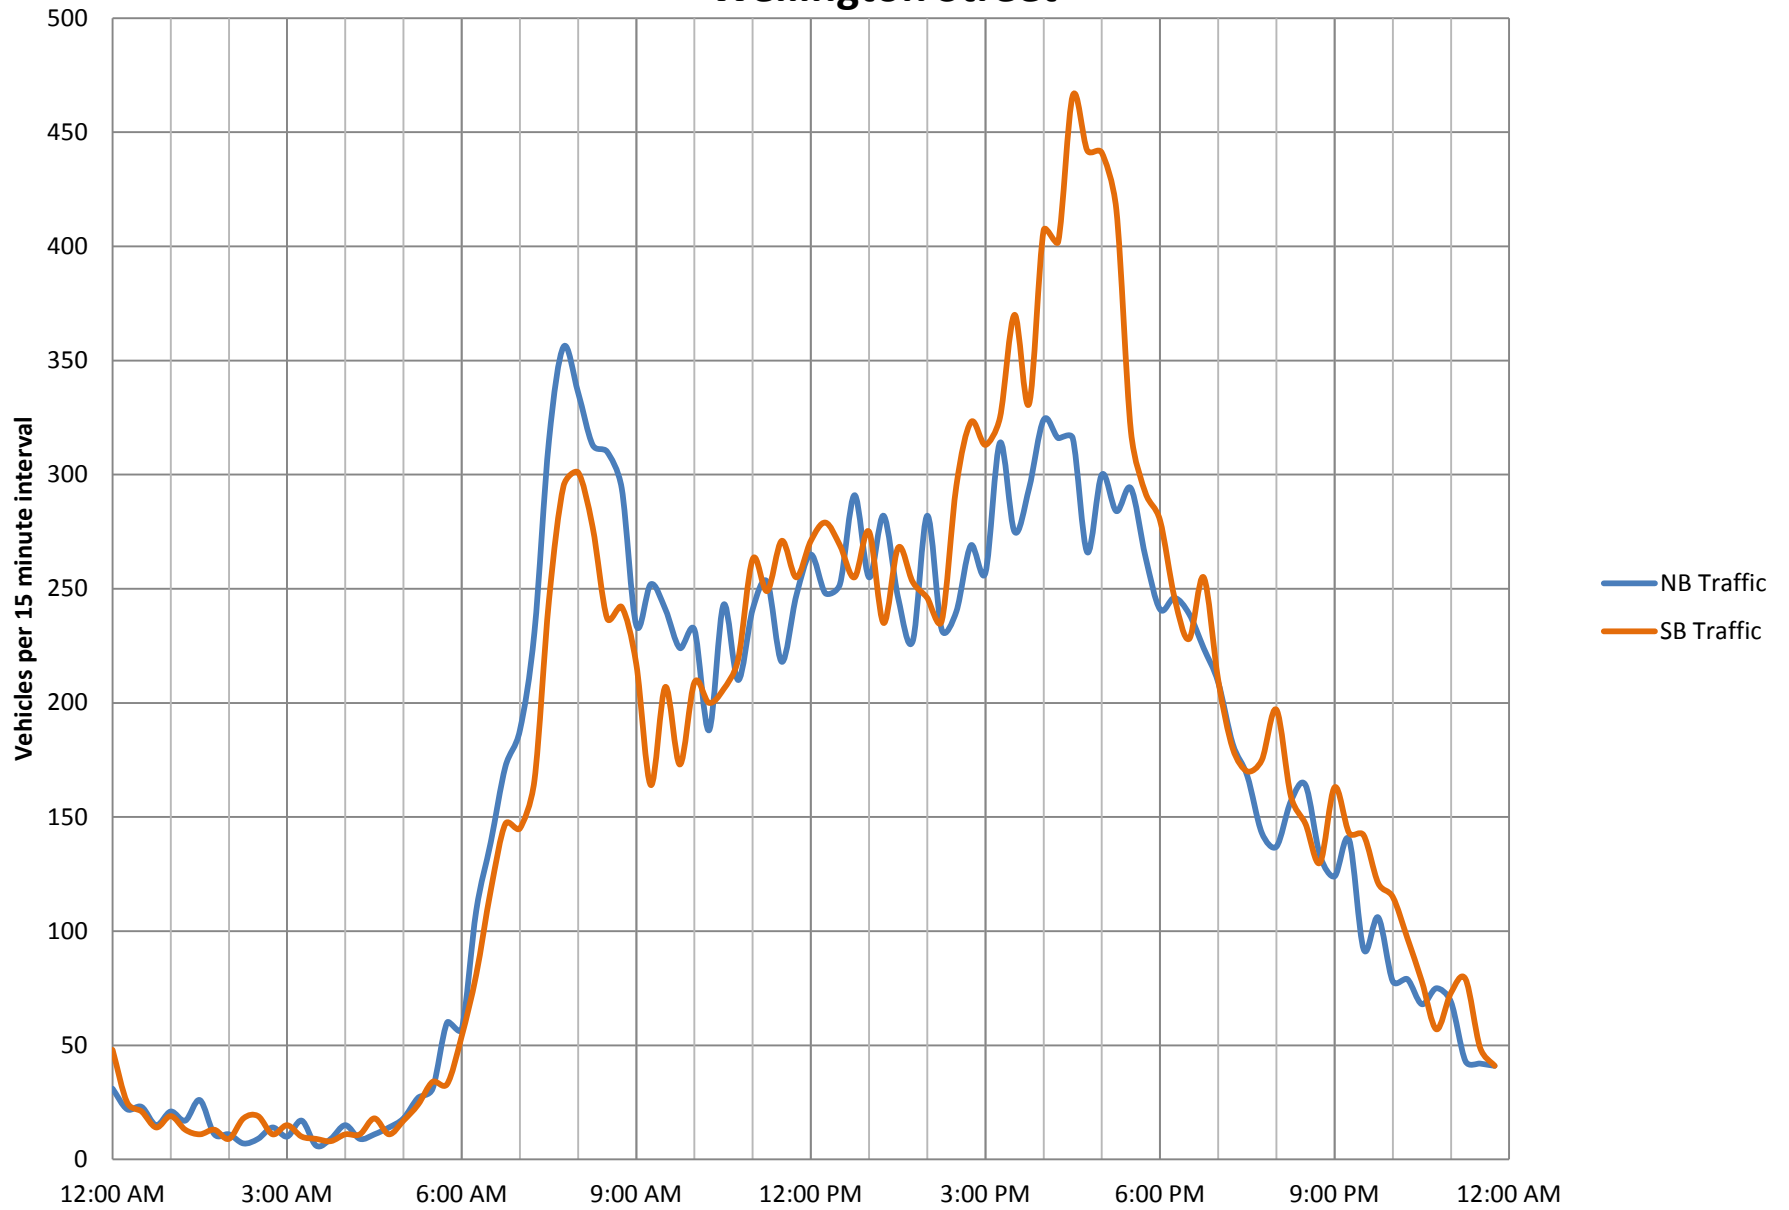

Sunday Traffic Volumes Wellington Street

Monday Traffic Volumes Wellington Street

Tuesday Traffic Volumes Wellington Street

Wednesday Traffic Volumes Wellington Street

Thursday Traffic Volumes Wellington Street

Friday Traffic Volumes Wellington Street

Saturday Traffic Volumes Wellington Street