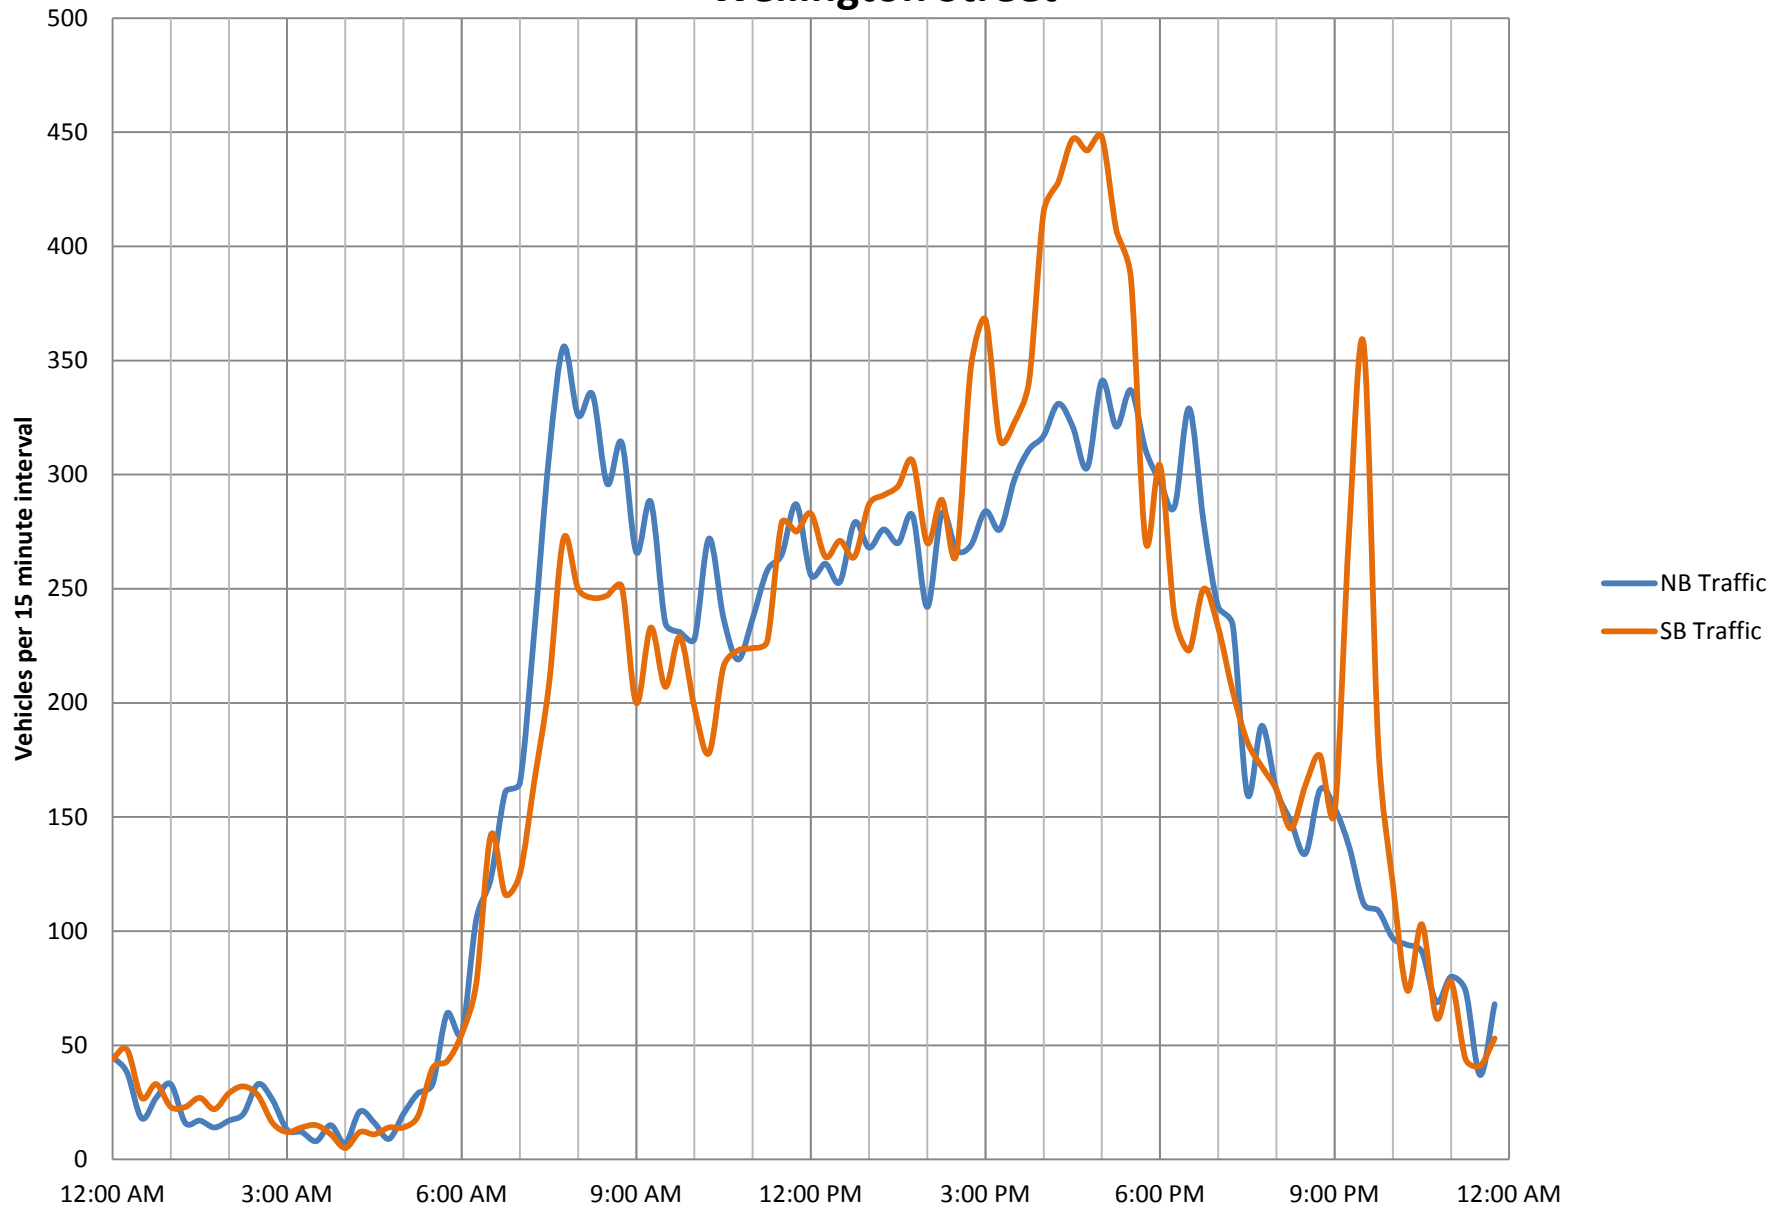

Sunday Traffic Volumes Wellington Street

Monday Traffic Volumes Wellington Street

Tuesday Traffic Volumes Wellington Street

Wednesday Traffic Volumes Wellington Street

Thursday Traffic Volumes Wellington Street

Friday Traffic Volumes Wellington Street

Saturday Traffic Volumes Wellington Street