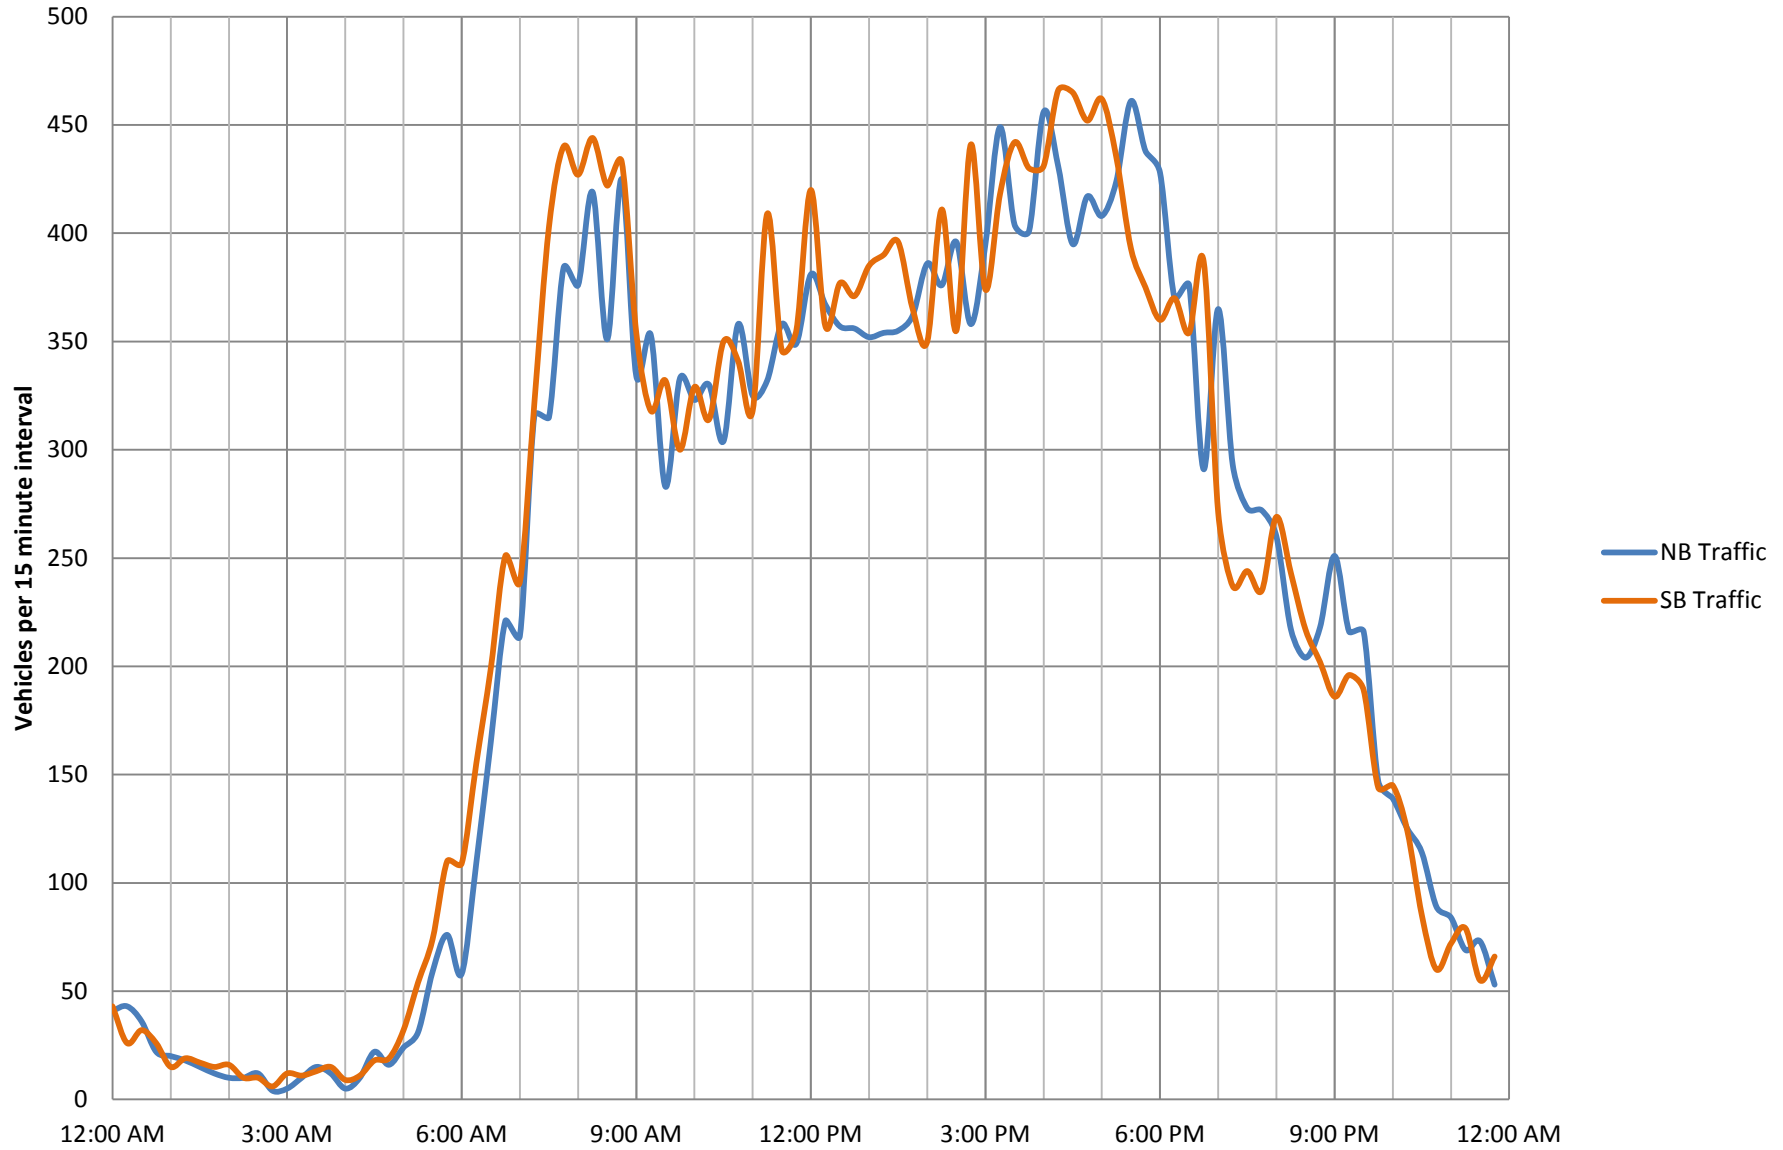

Sunday Traffic Volumes Guy Lombardo Traffic

Monday Traffic Volumes Guy Lombardo Bridge

Tuesday Traffic Volumes Guy Lombardo Bridge

Wednesday Traffic Volumes Guy Lombardo Bridge

Thursday Traffic Volumes Guy Lombardo Bridge

Friday Traffic Volumes Guy Lombardo Bridge

Saturday Traffic Volumes Guy Lombardo Bridge