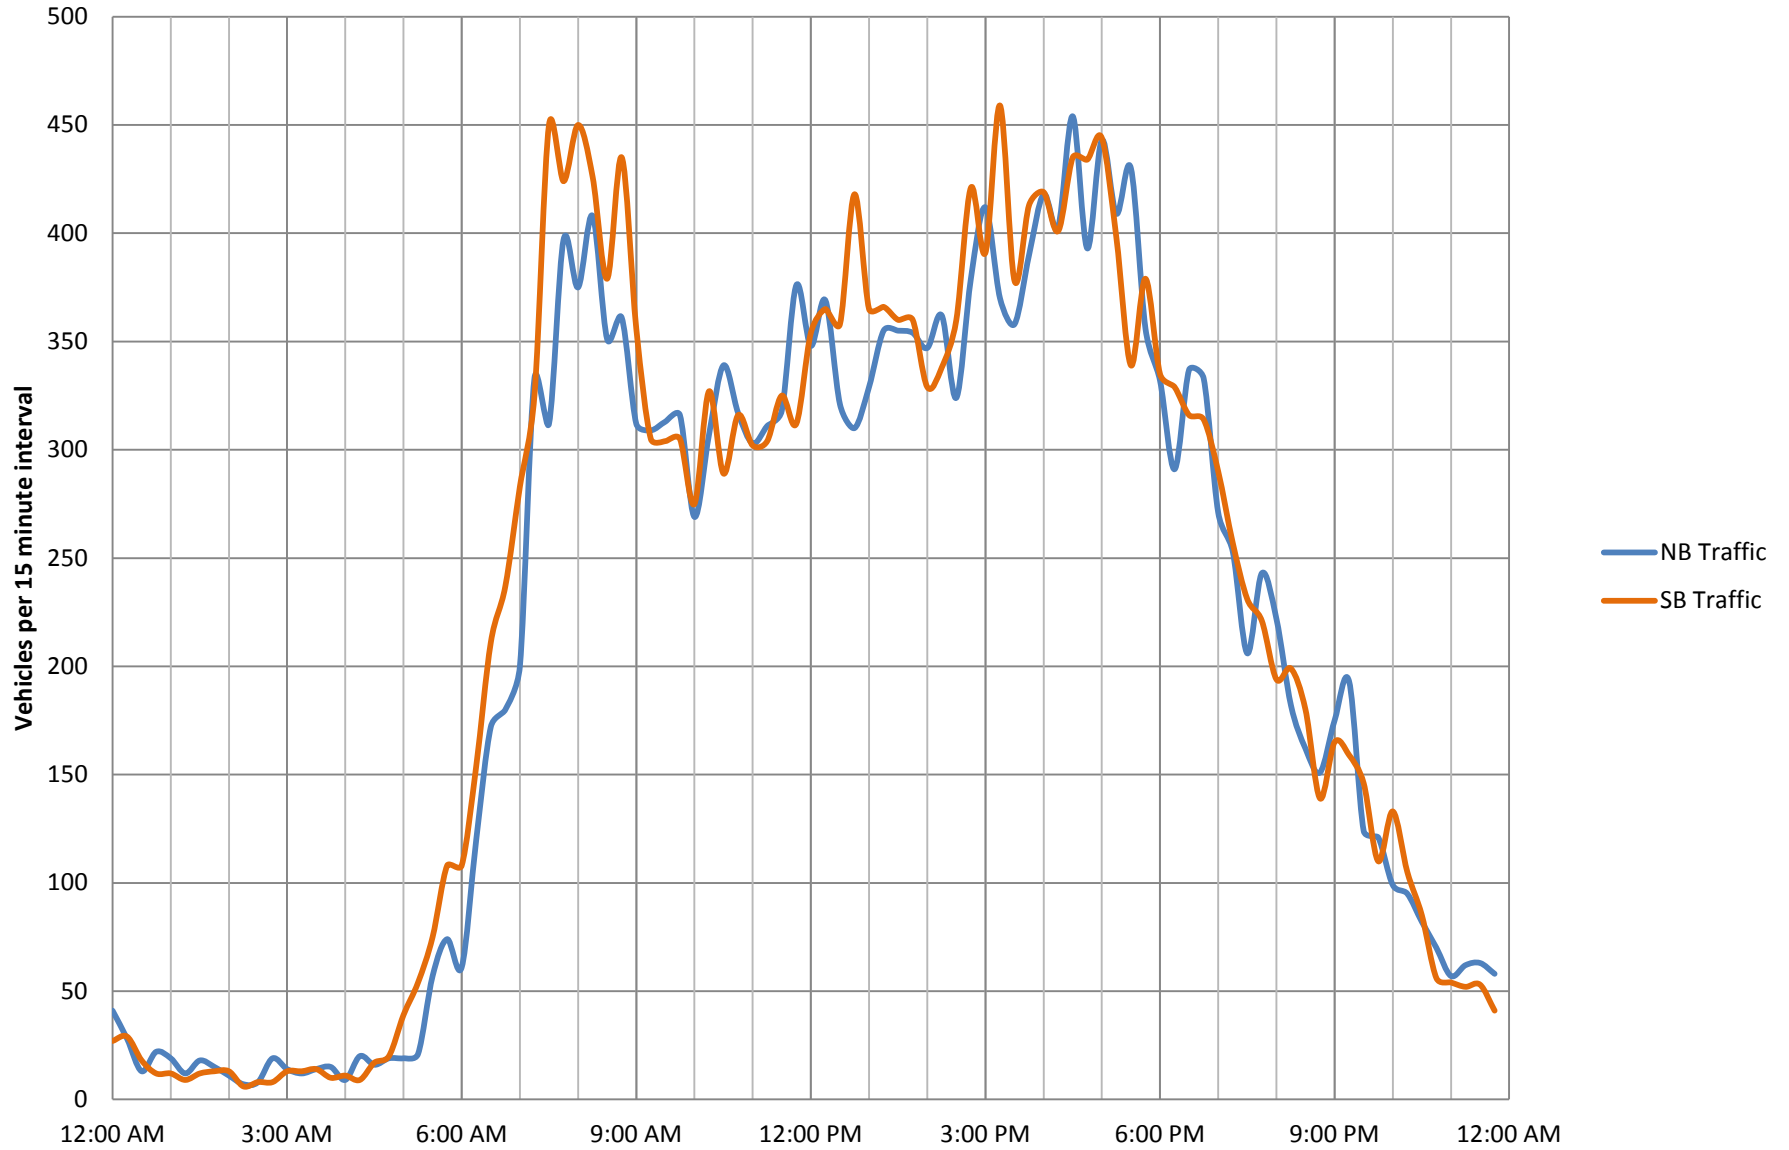

Sunday Traffic Volumes Guy Lombardo Traffic

Monday Traffic Volumes Guy Lombardo Bridge

Tuesday Traffic Volumes Guy Lombardo Bridge

Wednesday Traffic Volumes Guy Lombardo Bridge

Thursday Traffic Volumes Guy Lombardo Bridge

Friday Traffic Volumes Guy Lombardo Bridge

Saturday Traffic Volumes Guy Lombardo Bridge