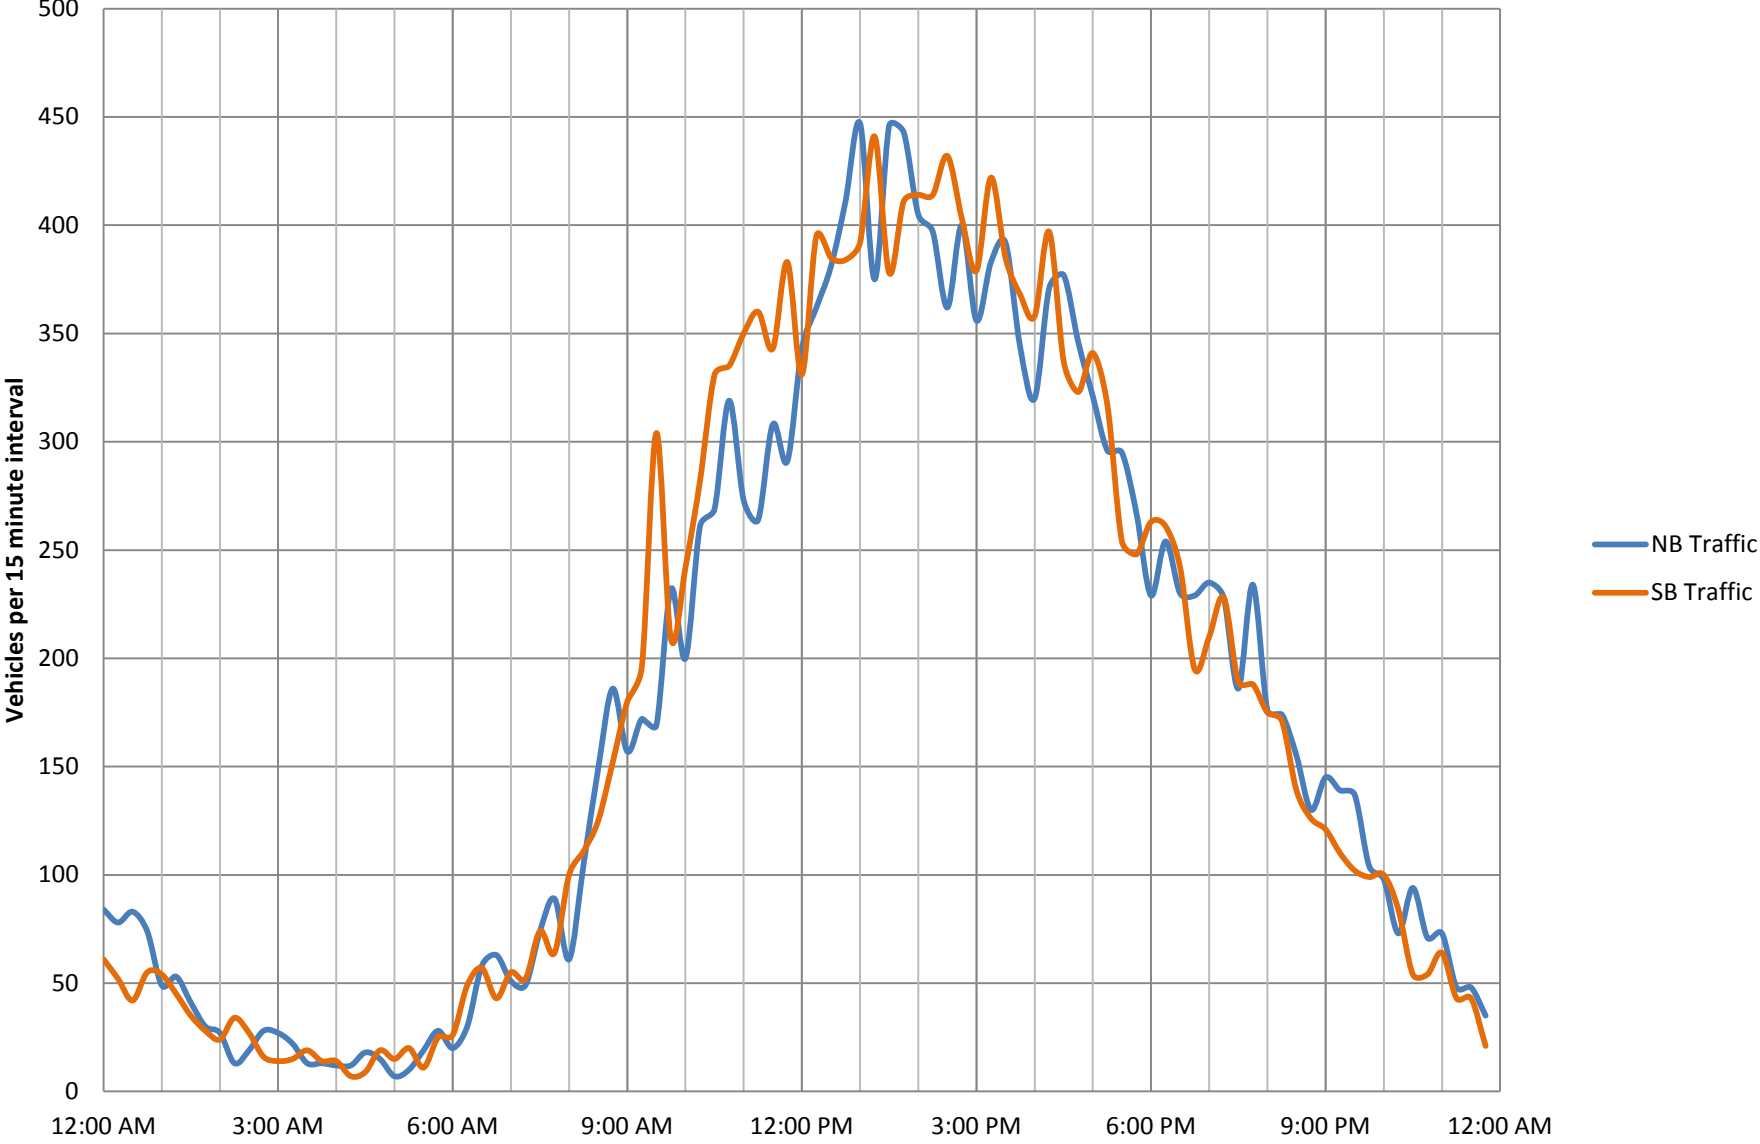

Sunday Traffic Volumes Guy Lombardo Traffic

Monday Traffic Volumes Guy Lombardo Bridge

Tuesday Traffic Volumes Guy Lombardo Bridge

Wednesday Traffic Volumes Guy Lombardo Bridge

Thursday Traffic Volumes Guy Lombardo Bridge

Friday Traffic Volumes Guy Lombardo Bridge

Saturday Traffic Volumes Guy Lombardo Bridge