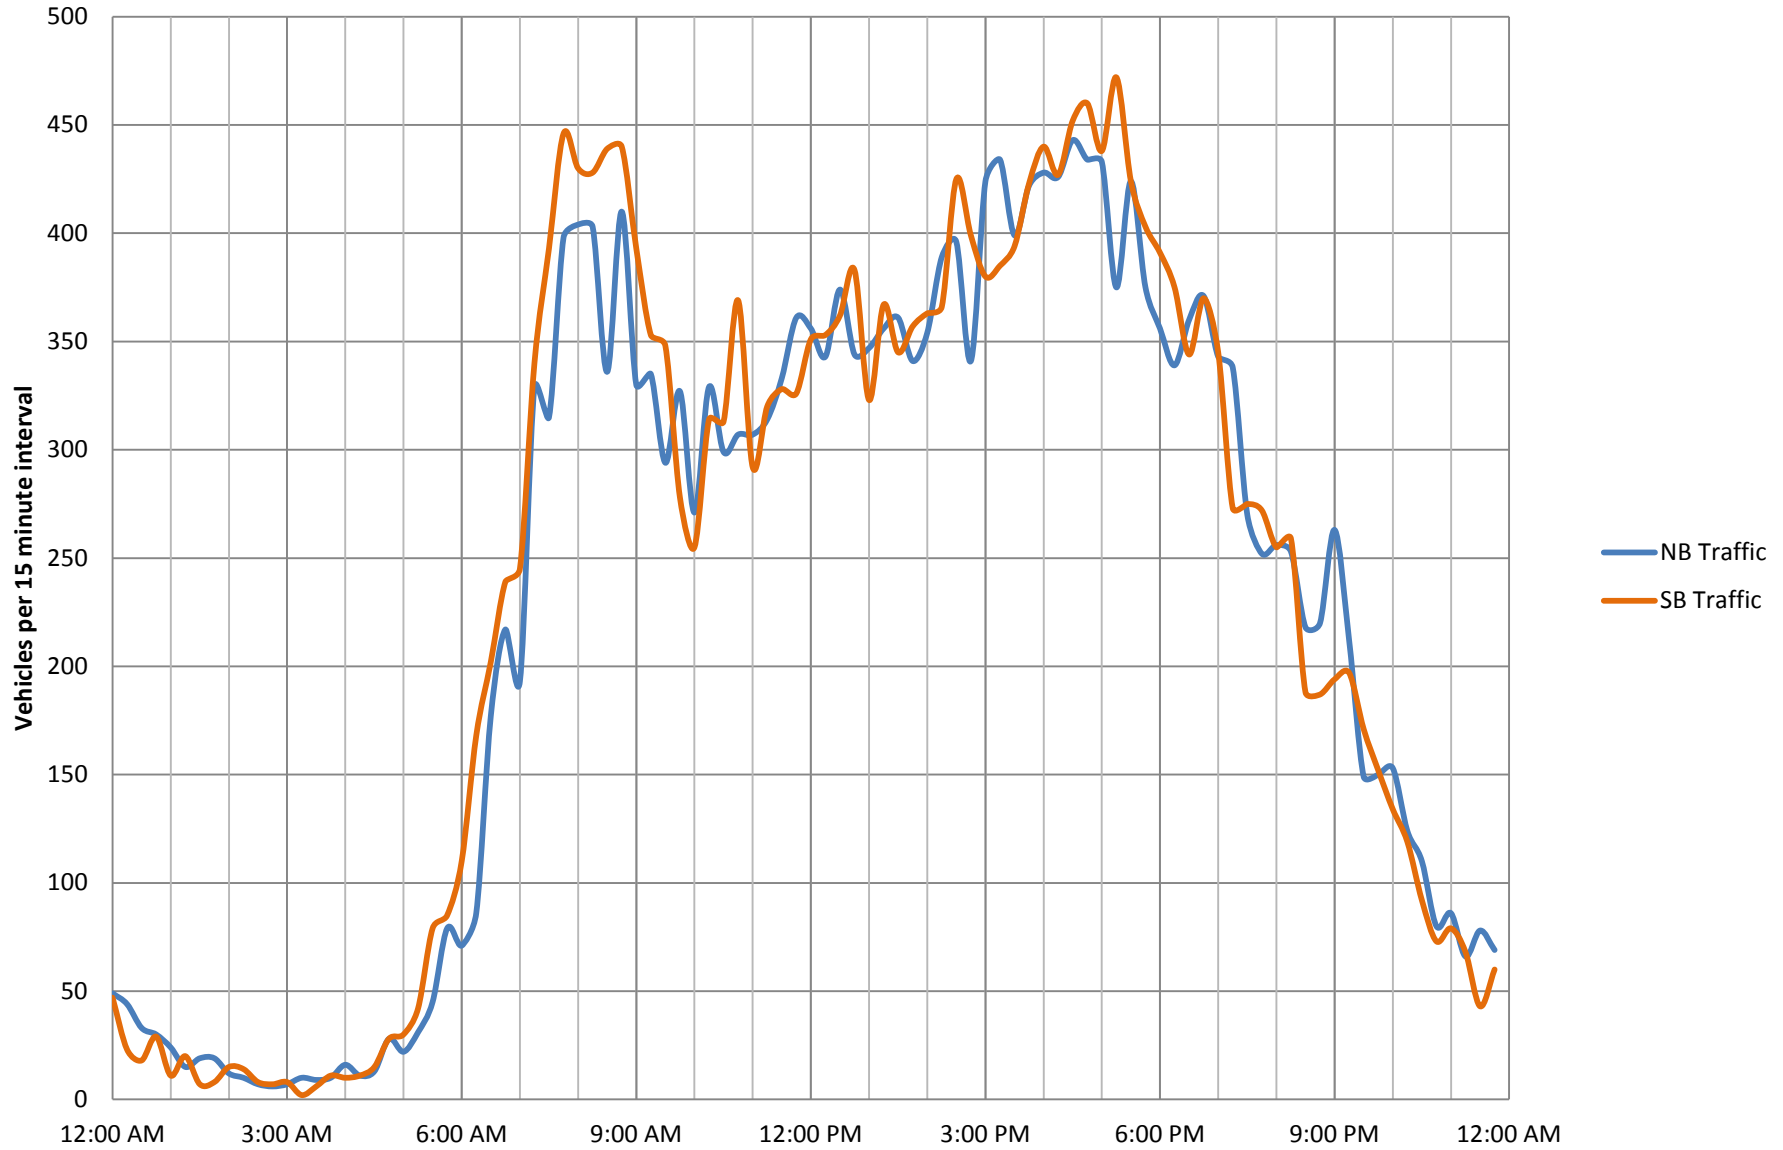

Sunday Traffic Volumes Guy Lombardo Traffic

Monday Traffic Volumes Guy Lombardo Bridge

Tuesday Traffic Volumes Guy Lombardo Bridge

Wednesday Traffic Volumes Guy Lombardo Bridge

Thursday Traffic Volumes Guy Lombardo Bridge

Friday Traffic Volumes Guy Lombardo Bridge

Saturday Traffic Volumes Guy Lombardo Bridge