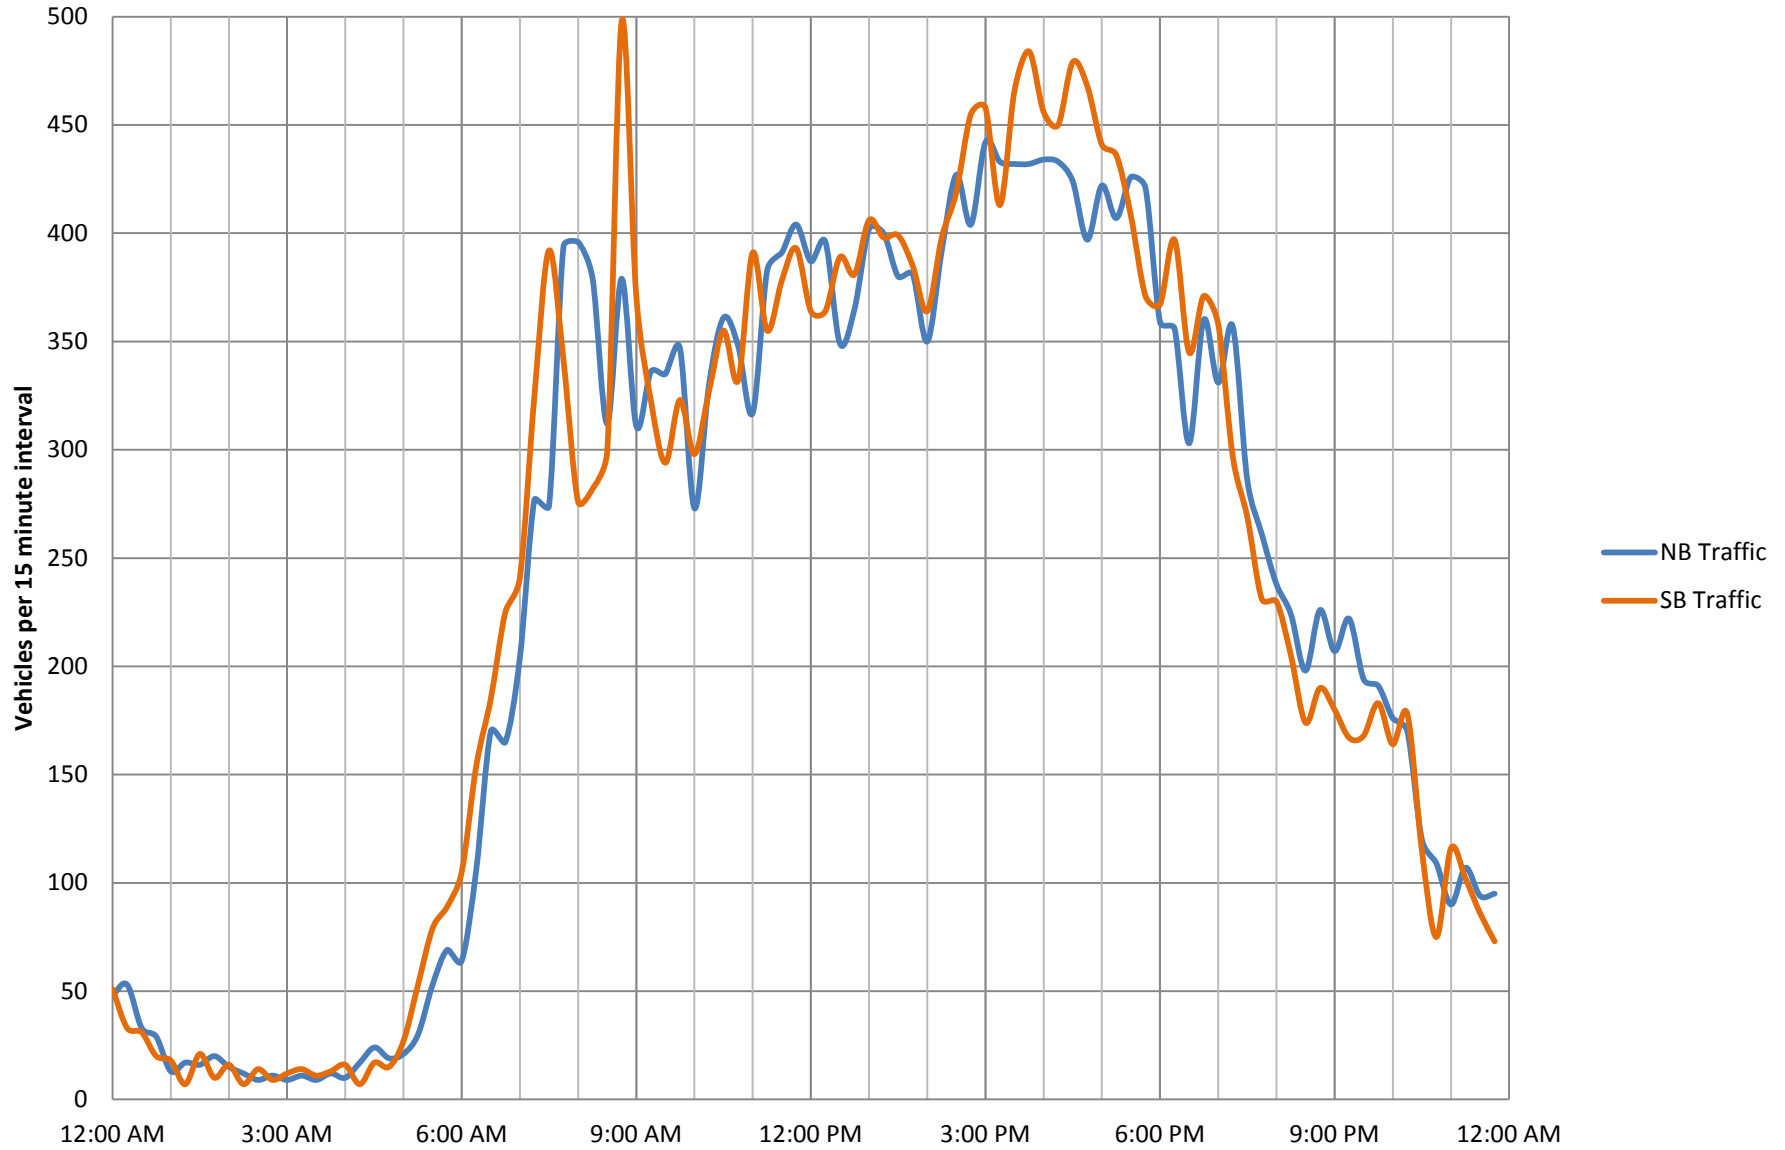

Sunday Traffic Volumes Guy Lombardo Traffic

Monday Traffic Volumes Guy Lombardo Bridge

Tuesday Traffic Volumes Guy Lombardo Bridge

Wednesday Traffic Volumes Guy Lombardo Bridge

Thursday Traffic Volumes Guy Lombardo Bridge

Friday Traffic Volumes Guy Lombardo Bridge

Saturday Traffic Volumes Guy Lombardo Bridge