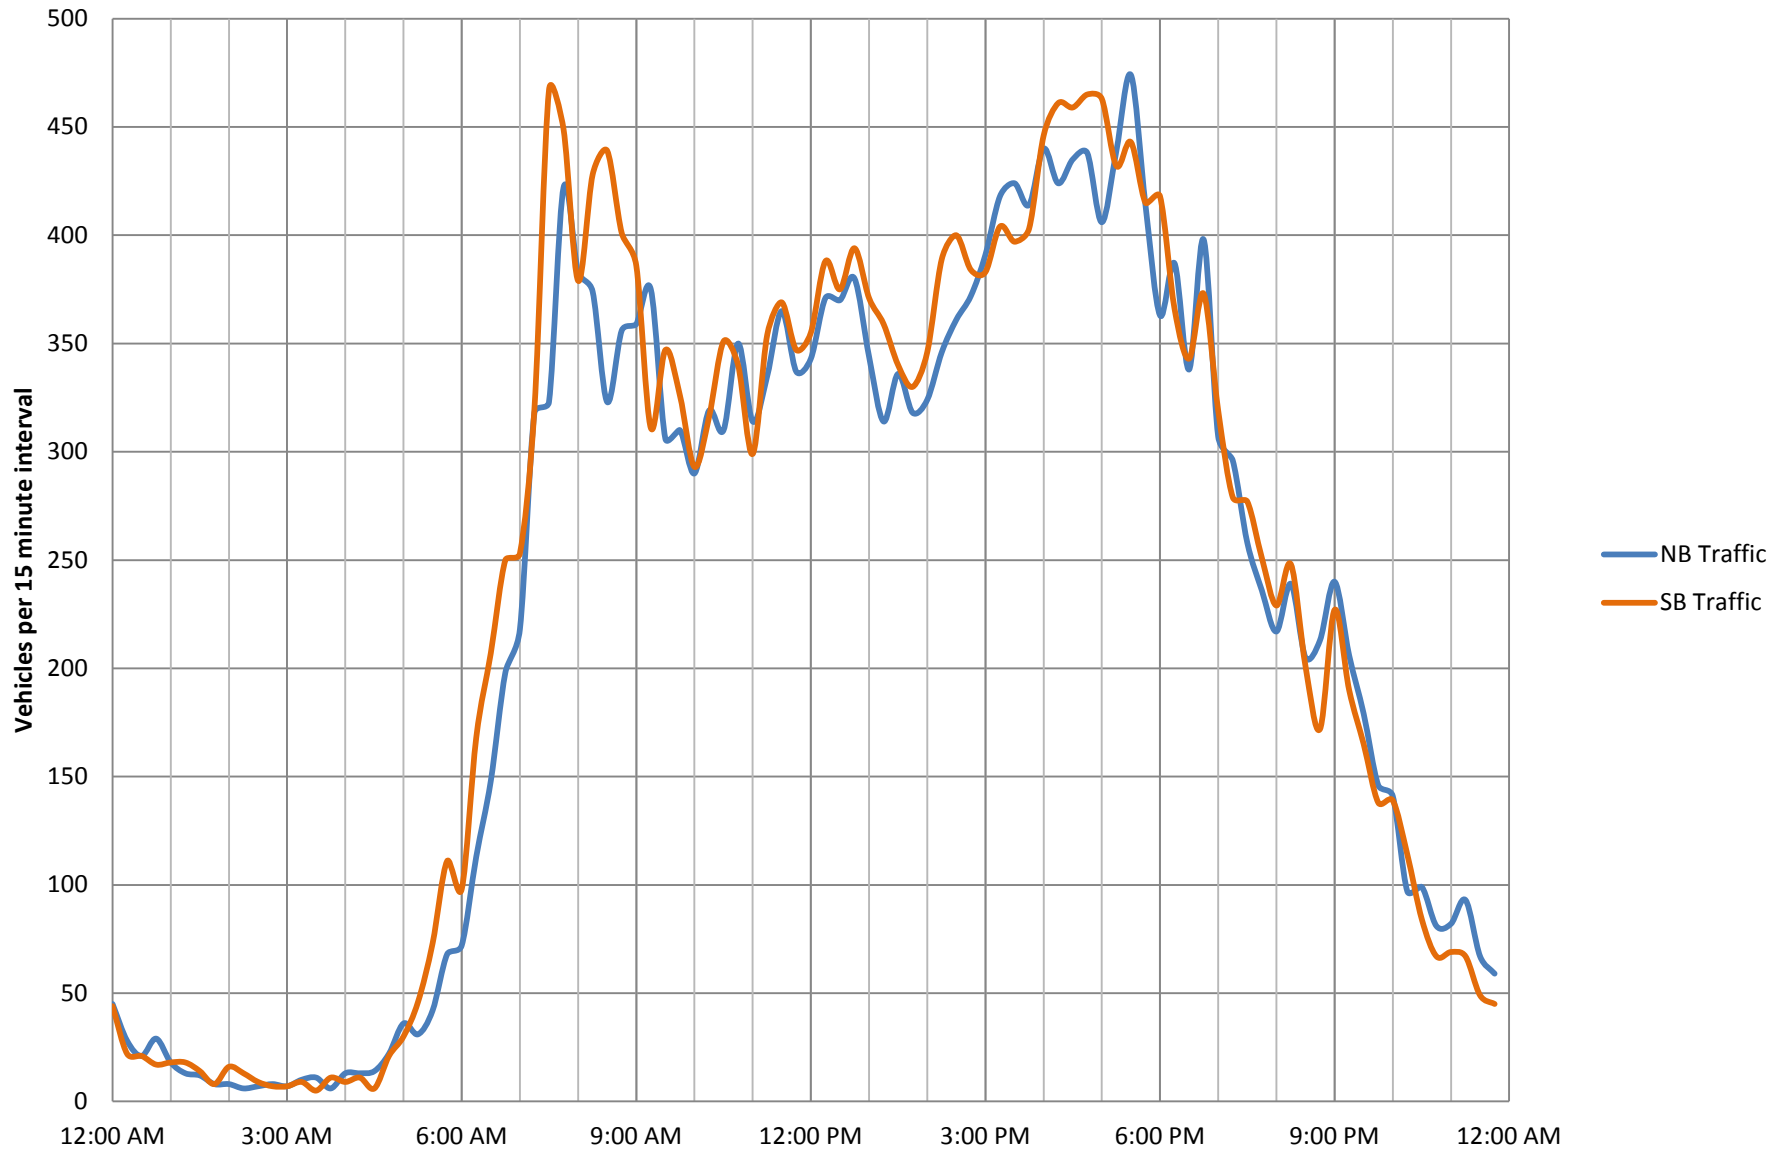

Sunday Traffic Volumes Guy Lombardo Traffic

Monday Traffic Volumes Guy Lombardo Bridge

Tuesday Traffic Volumes Guy Lombardo Bridge

Wednesday Traffic Volumes Guy Lombardo Bridge

Thursday Traffic Volumes Guy Lombardo Bridge

Friday Traffic Volumes Guy Lombardo Bridge

Saturday Traffic Volumes Guy Lombardo Bridge