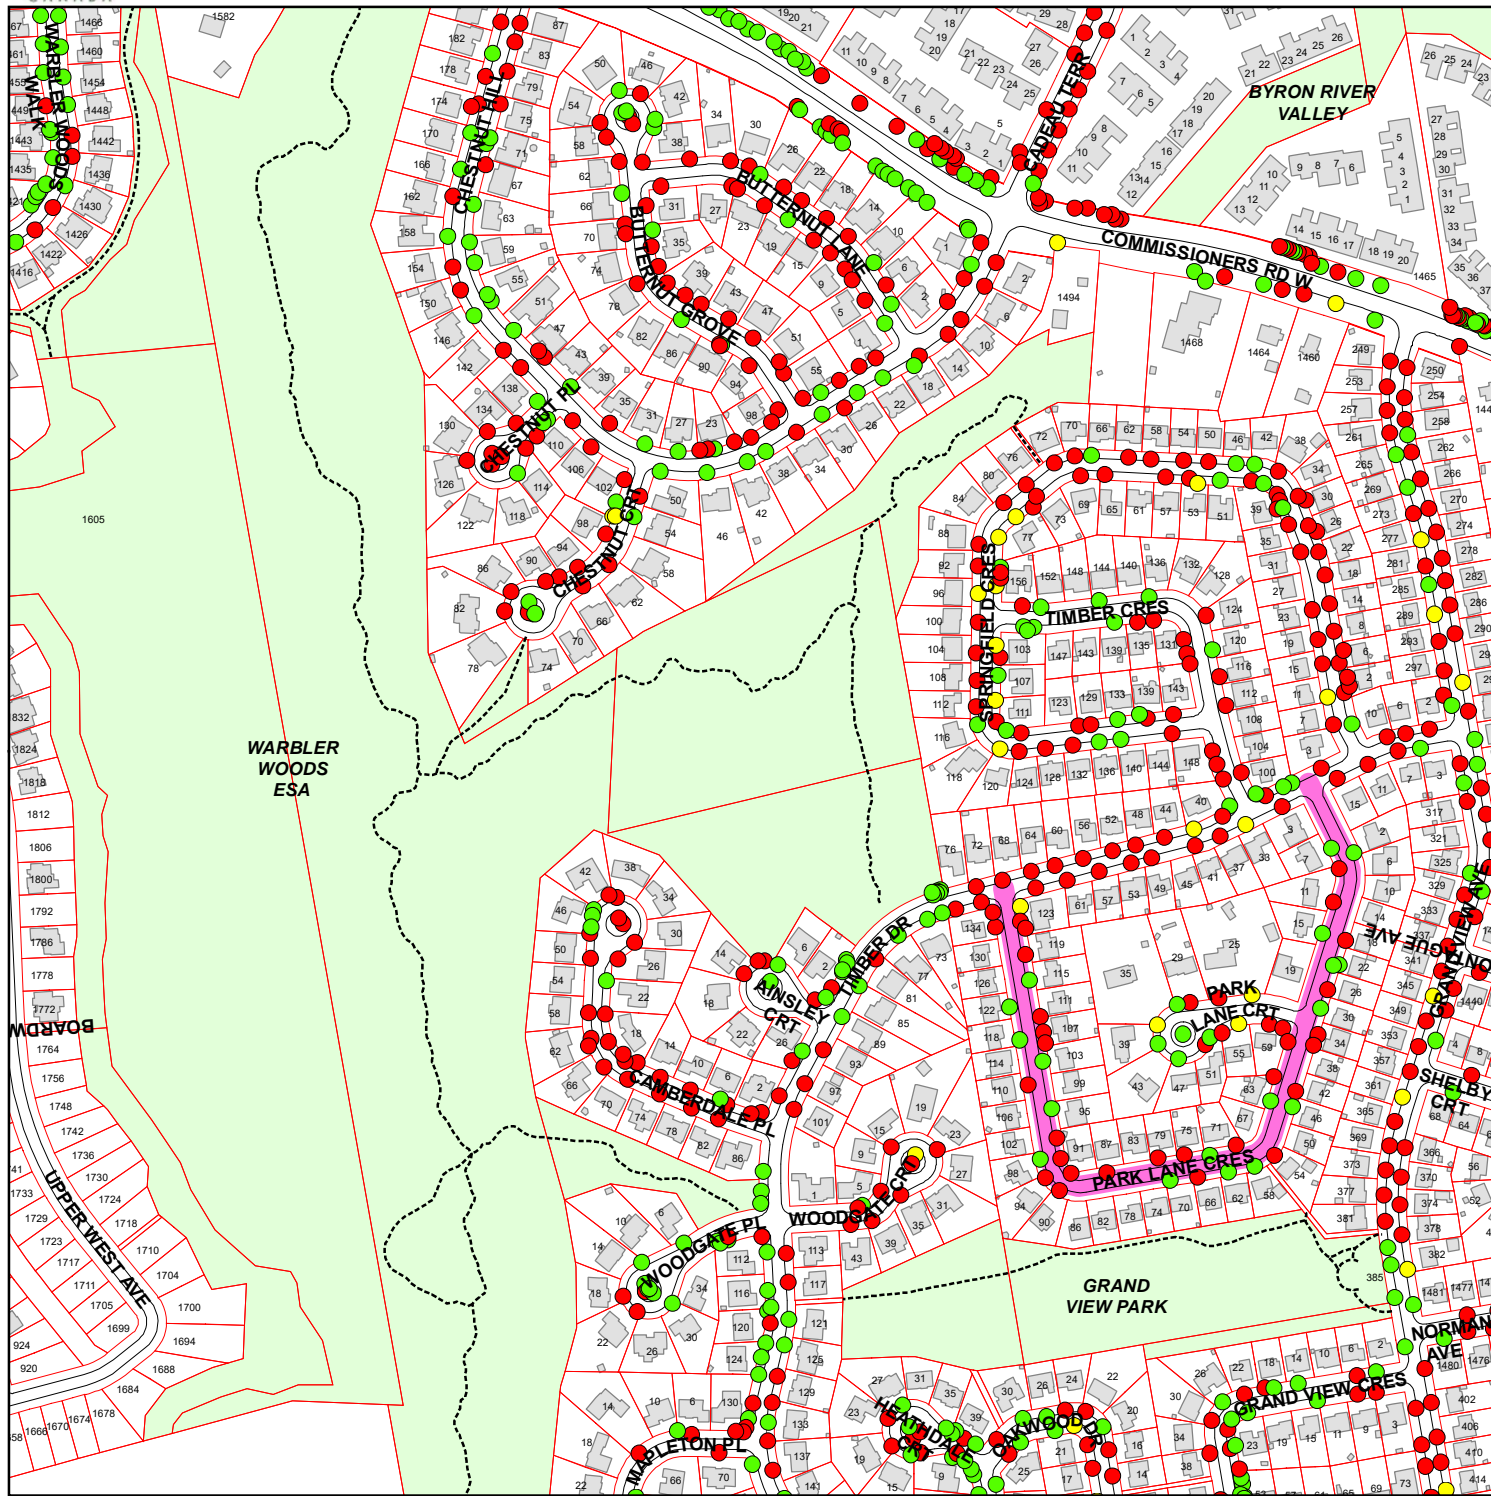

2020 Gypsy Moth Egg Mass Removals

D13

- High Priority Streets
- High Priority Parks
- Young (<10")
- Intermediate (10"-24")
- Mature (>24")