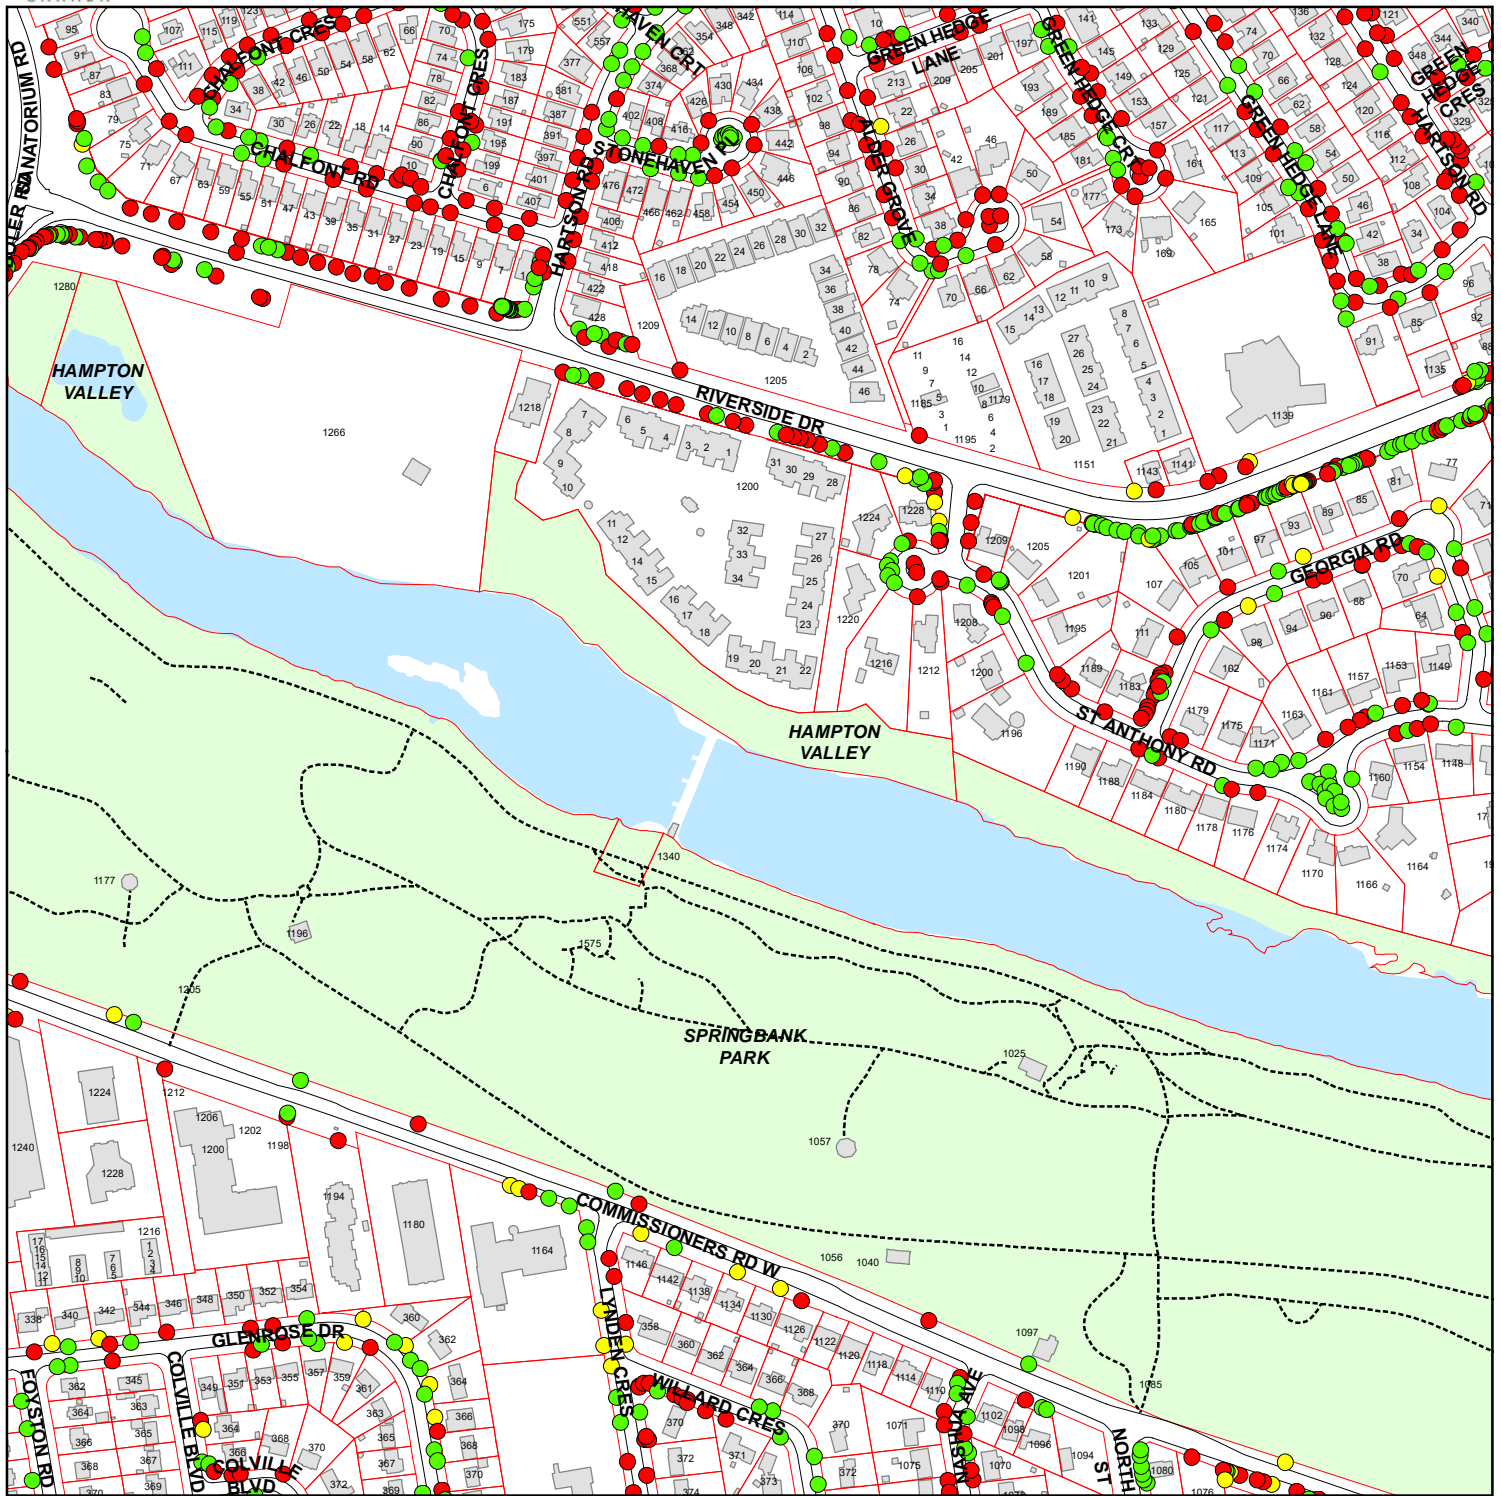

2020 Gypsy Moth Egg Mass Removals

- High Priority Streets
- High Priority Parks
- Young (<10")
- Intermediate (10"-24")
- Mature (>24")

Trees