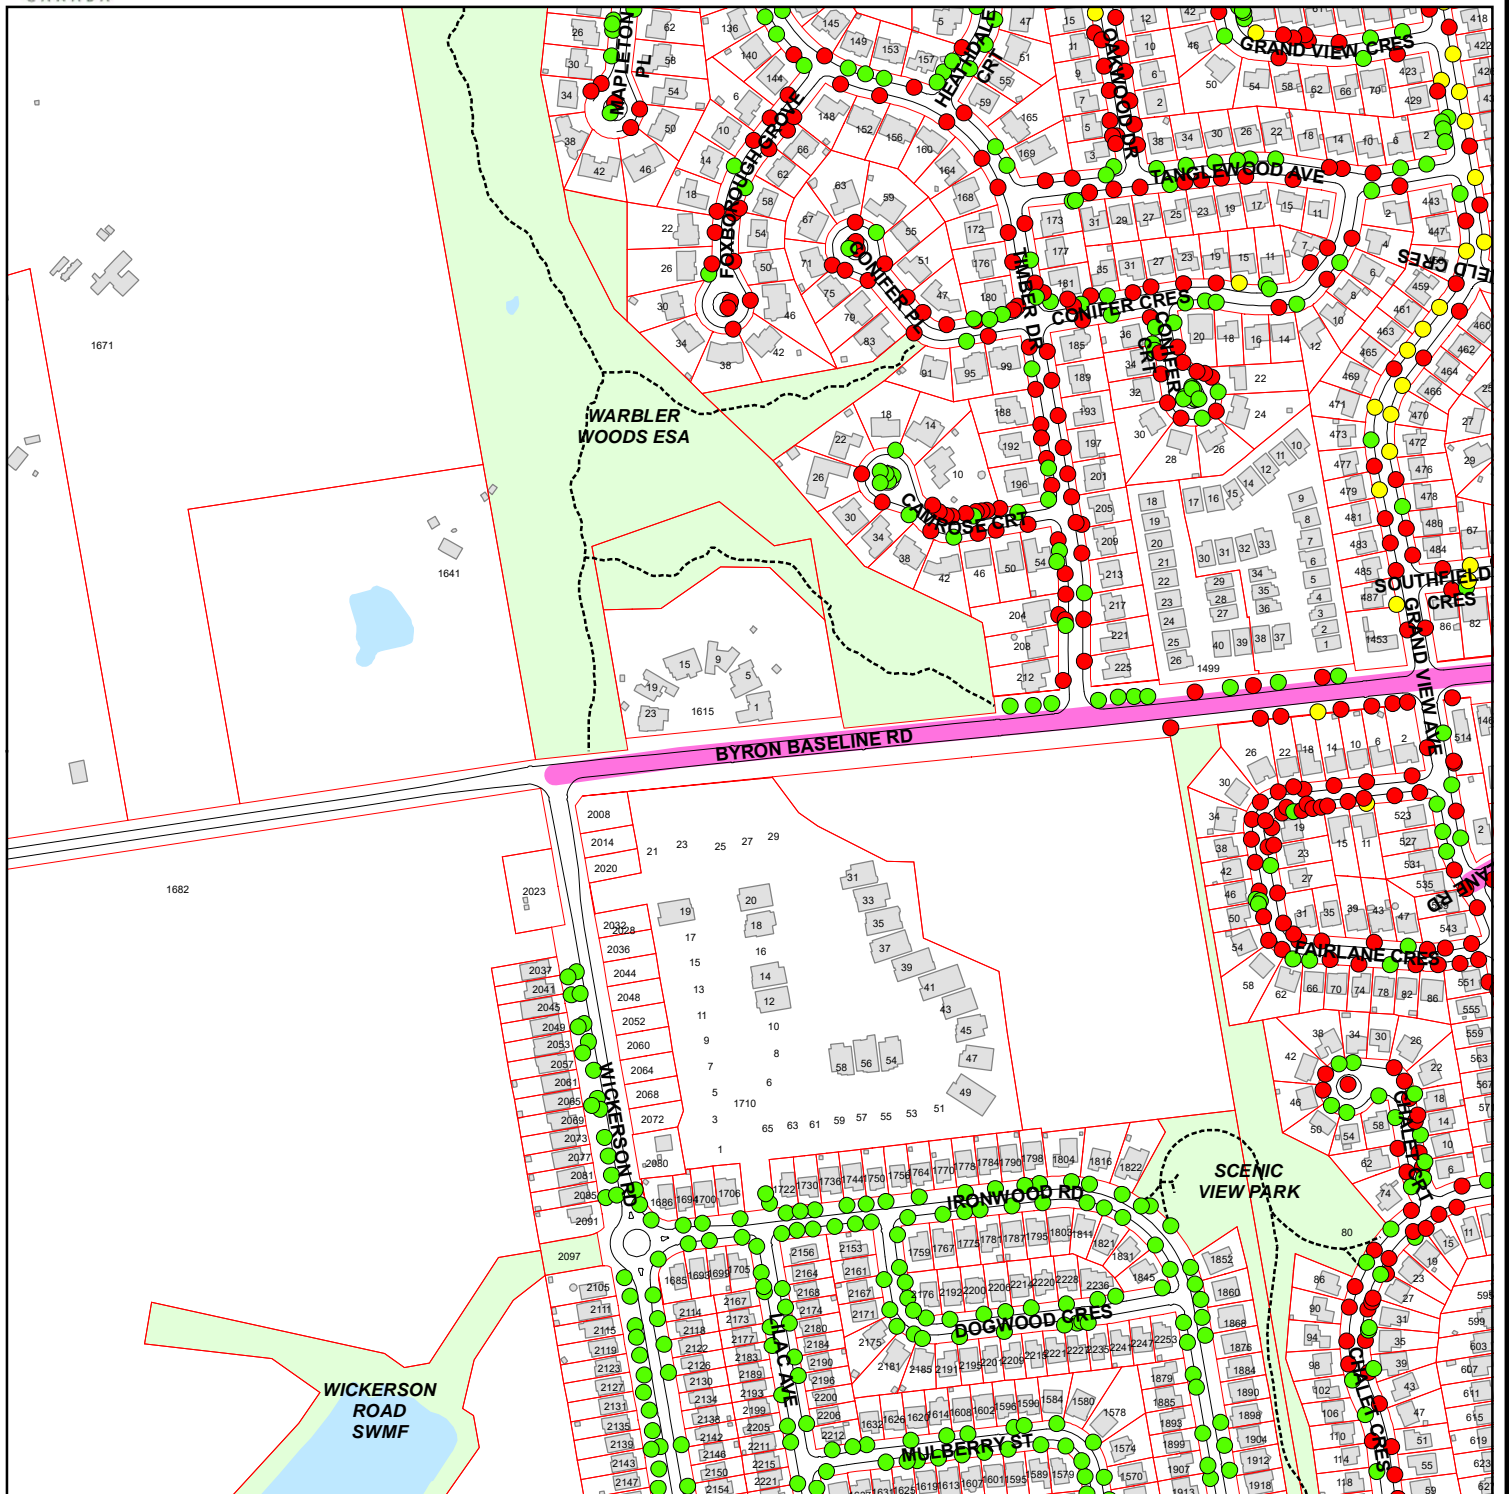

2020 Gypsy Moth Egg Mass Removals

D14

- High Priority Streets
- High Priority Parks
- Young (<10")
- Intermediate (10"-24")
- Mature (>24")

Trees