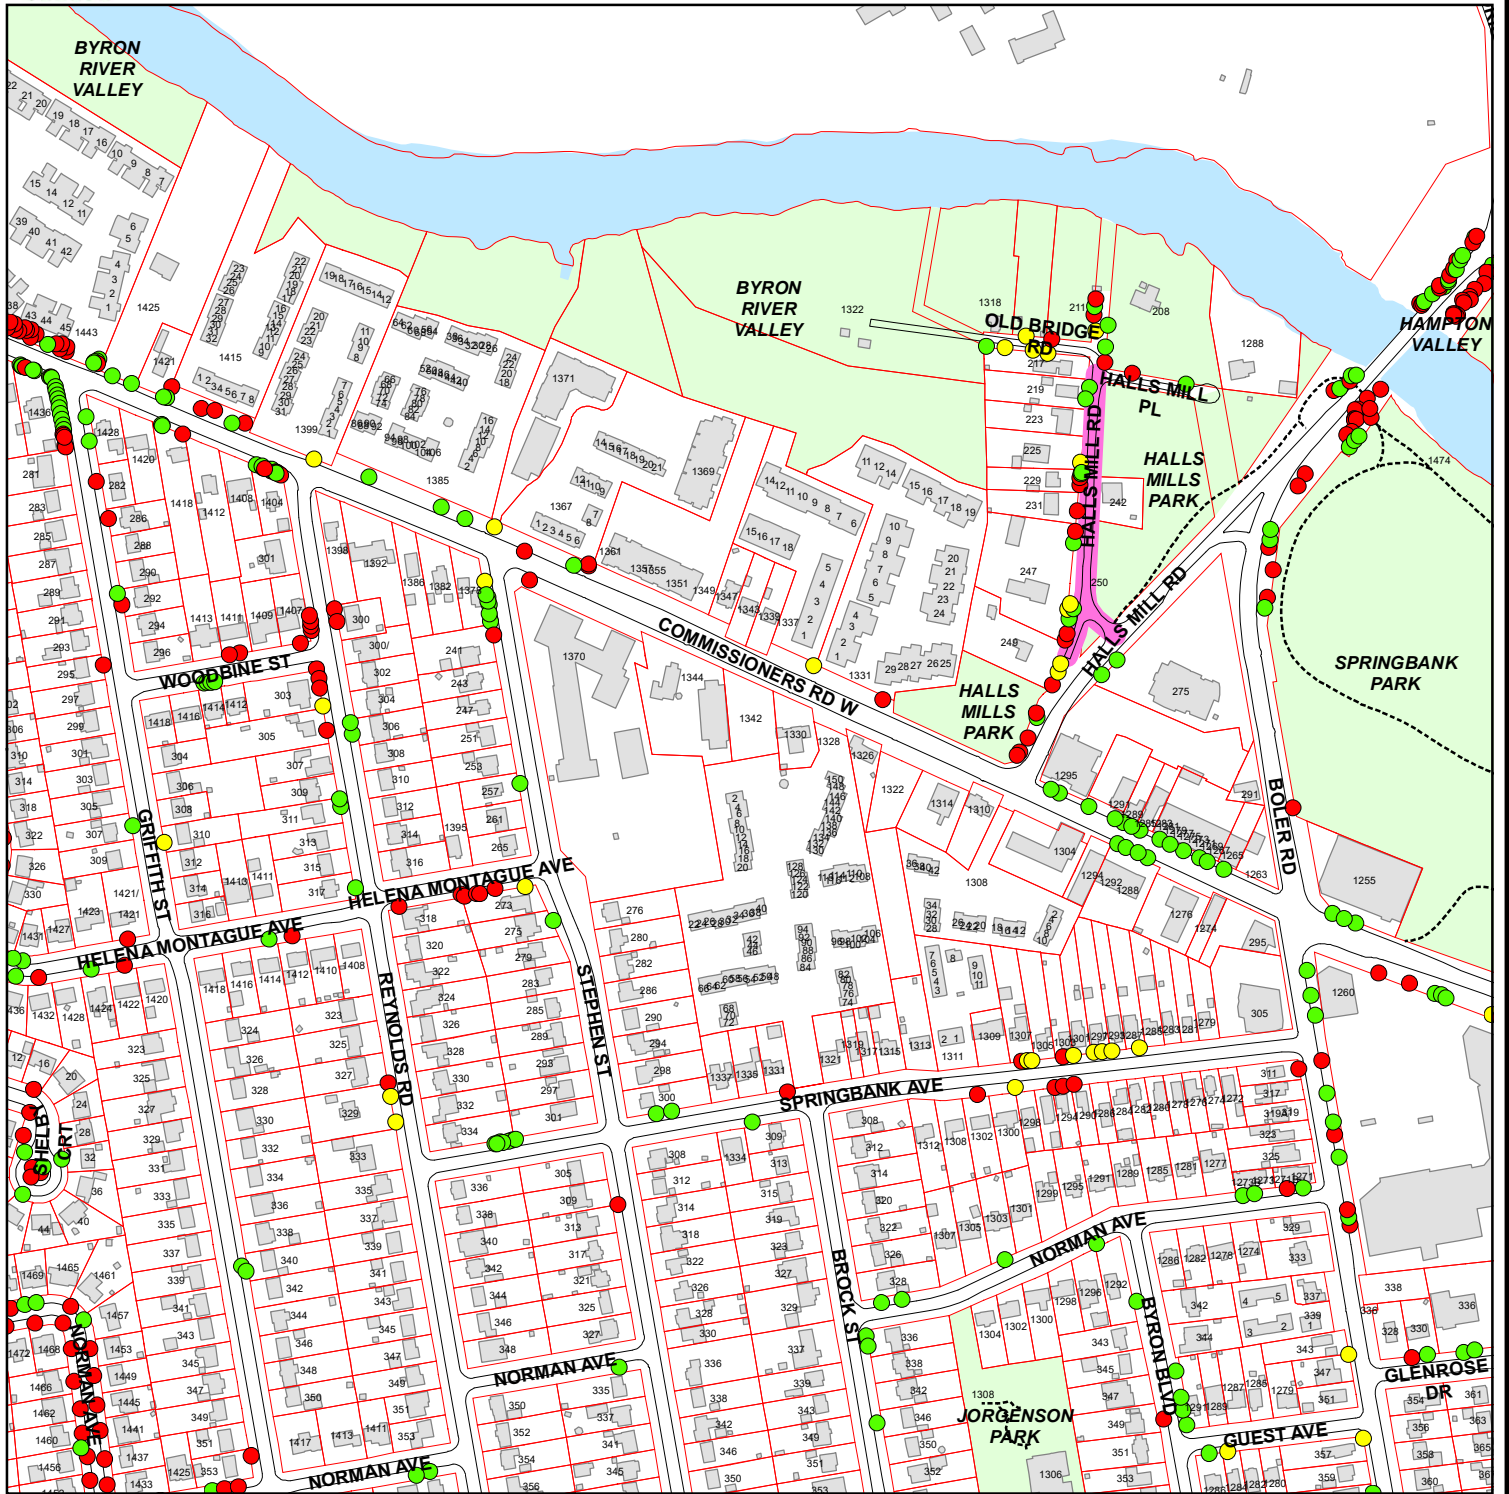

2020 Gypsy Moth Egg Mass Removals

1. **High Priority Streets**
2. **High Priority Parks**
3. **Trees**
4. Young (<10")
   - Intermediate (10"-24")
   - Mature (>24")