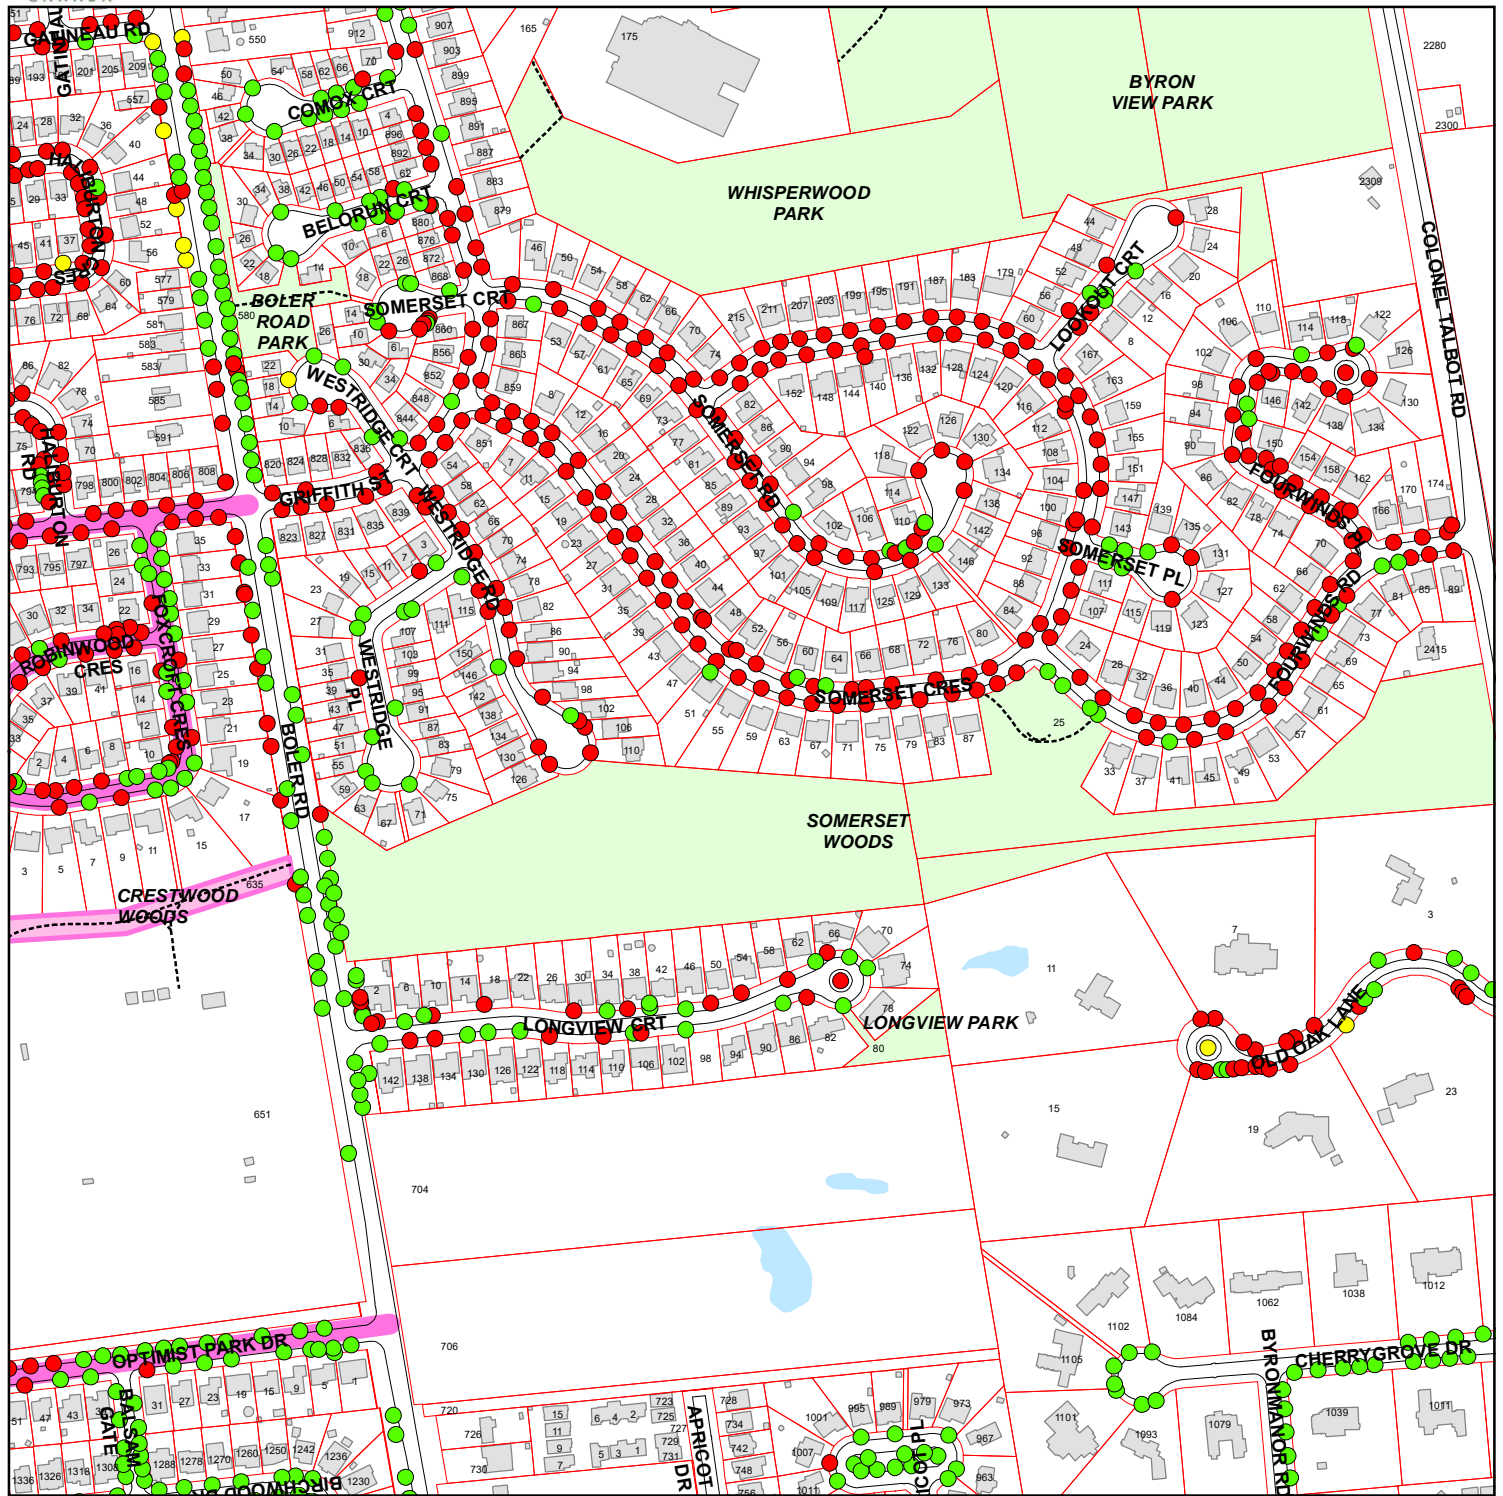

2020 Gypsy Moth Egg Mass Removals

E14

- High Priority Streets
- High Priority Parks
- Young (<10")
- Intermediate (10"-24")
- Mature (>24")

2020 Gypsy Moth Egg Mass Removals

E15

- High Priority Streets
- High Priority Parks
- Young (<10")
- Intermediate (10"-24")
- Mature (>24")

2020 Gypsy Moth Egg Mass Removals

- High Priority Streets
- High Priority Parks
- Young (<10")
- Intermediate (10"-24")
- Mature (>24")

Trees

2020 Gypsy Moth Egg Mass Removals

- High Priority Streets
- High Priority Parks
- Young (<10")
- Intermediate (10"-24")
- Mature (>24")

2020 Gypsy Moth Egg Mass Removals

- High Priority Streets**
- High Priority Parks**
- Trees**
- Young (<10")
 - Intermediate (10"-24")
 - Mature (>24")