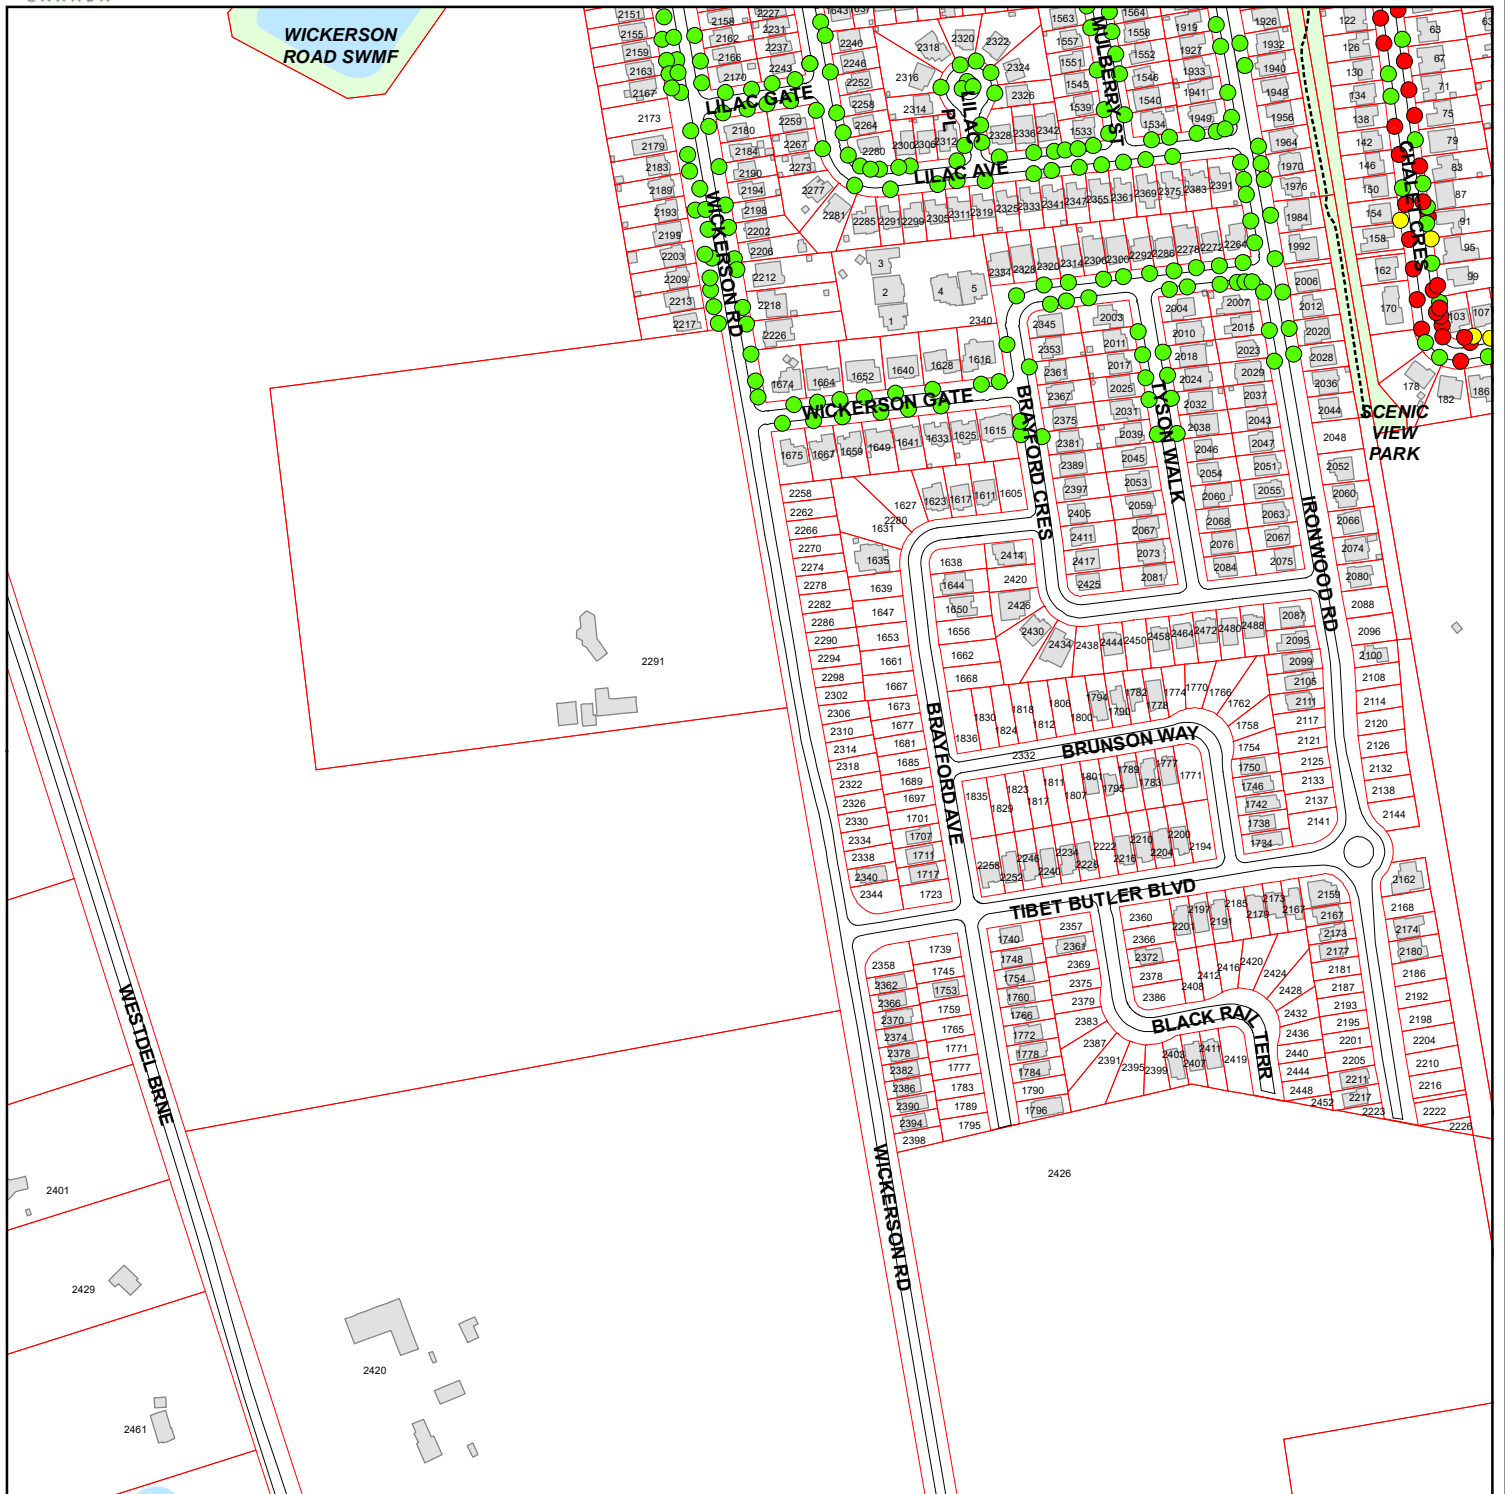

2020 Gypsy Moth Egg Mass Removals

D15

- High Priority Streets
- High Priority Parks
- Young (<10")
- Intermediate (10"-24")
- Mature (>24")