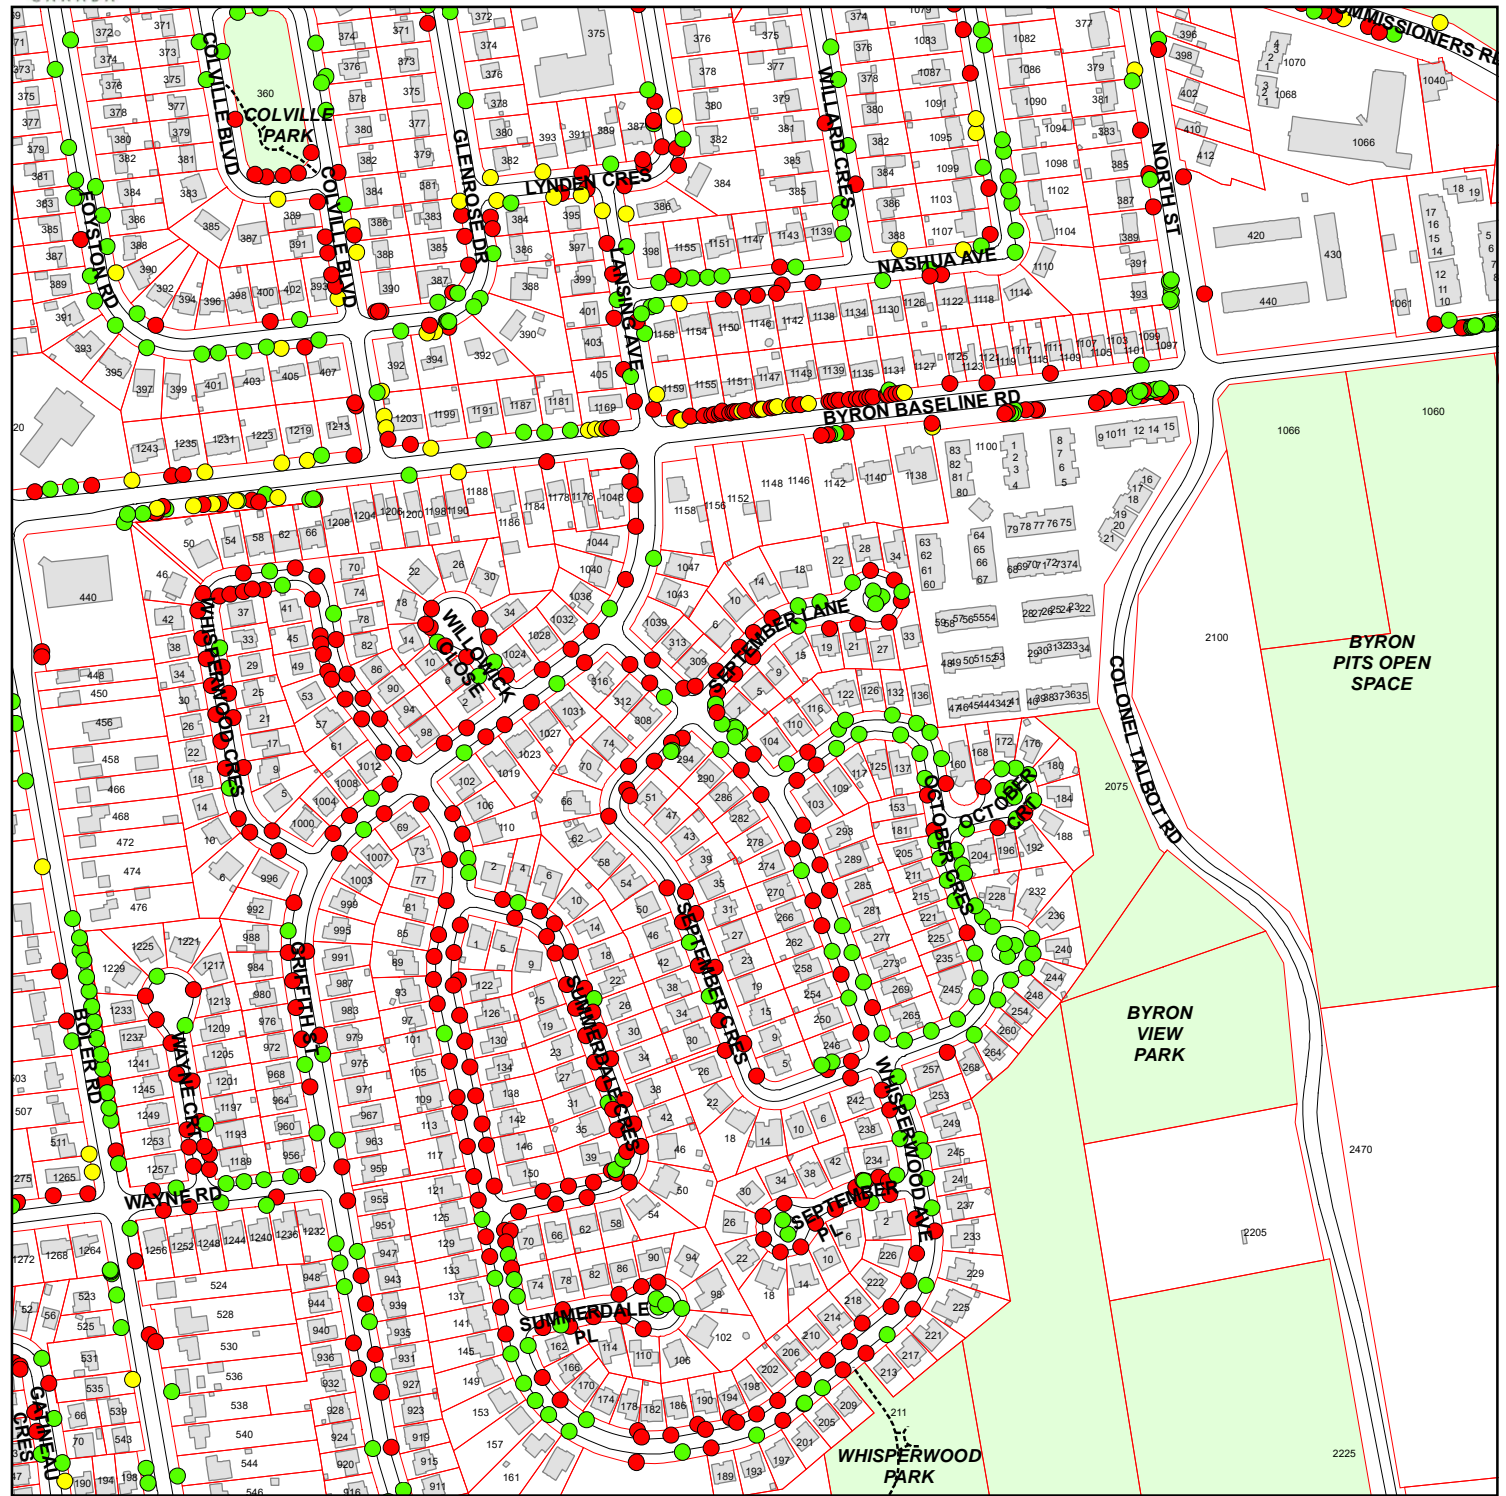

2020 Gypsy Moth Egg Mass Removals

- High Priority Streets
- High Priority Parks
- Young (<10")
- Intermediate (10"-24")
- Mature (>24")