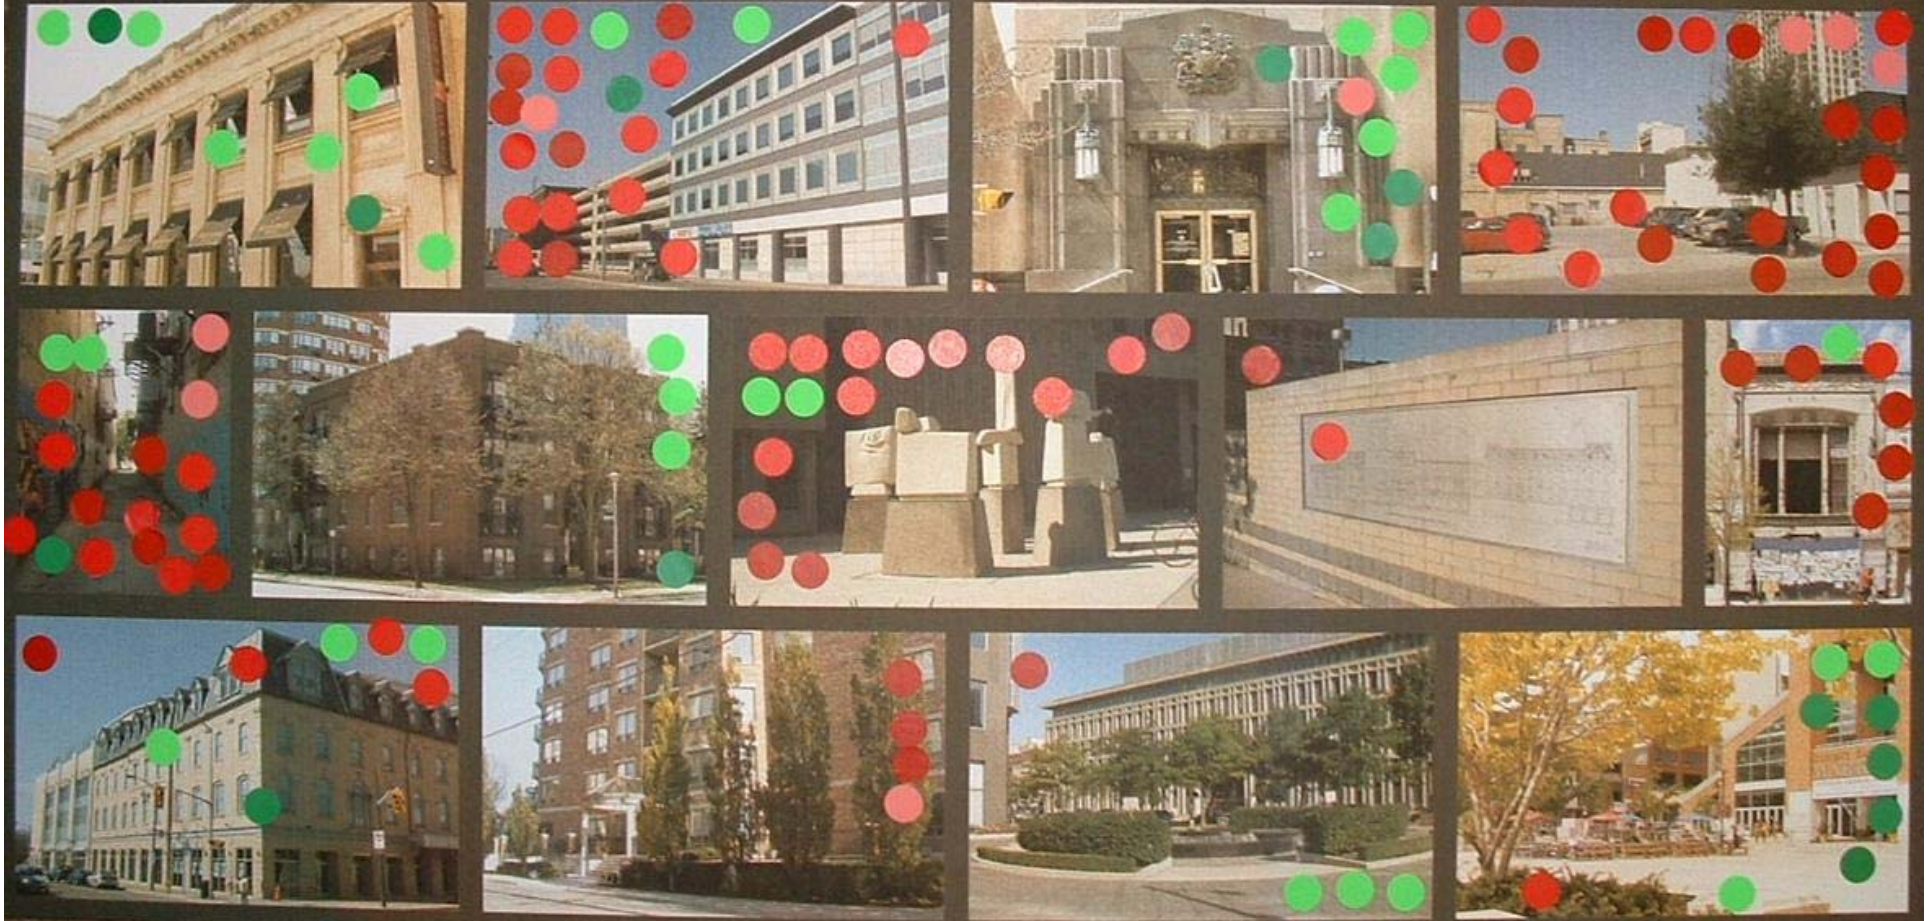

Shaping Our Vision

What are your favourite things about Downtown? What parts need to see improvement?

Below is an array of pictures from around Downtown London displaying the variety of architecture, art, open space and streetscaping. Using the stickers provided, tell us what you like and don't like.

Finding Inspiration

What features would you like to see in the Downtown?

Below are an array of pictures from London and other cities, showing the kinds of development we might anticipate in the Downtown. Using the stickers provided, tell us what you like and don't like.

Below is an array of pictures from around Downtown London displaying the variety of architecture, art, open space and streetscaping. Using the stickers provided, tell us what you like and don't like.